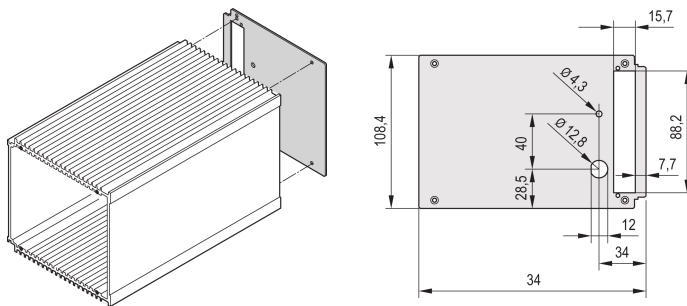

HF Frame Type Plug-In Unit Rear Panel, Cut-Out for One Connector, 3 U, 28 HP

CATALOG NUMBER

30809-646

Rear Panel for HF frame type plug-in unit, with cut-out for one connector enable a user to assemble a connector. In accordance with EN 60603-2.

CERTIFICATIONS

FEATURES

Rear Panel for HF frame type plug-in unit, with cut-out for one connector

PRODUCT ATTRIBUTES

Rack Width: 28HP

Package Quantity: 1

Material: Aluminum

Product Type: Side Panel

Type: Rear Panel

Works With: Frame Type Plug-In Unit

Net Weight: 0.056kg

ADDITIONAL PRODUCT DETAILS

Please take into consideration that deliveries may be carried out in the stated SPQs (SPQ, e.g. 5 pieces, 10 pieces, 50 pieces, etc.). Differing order quantities (e.g. 2 pieces) may be changed to the next possible delivery quantity = Standard Pack Quantity.