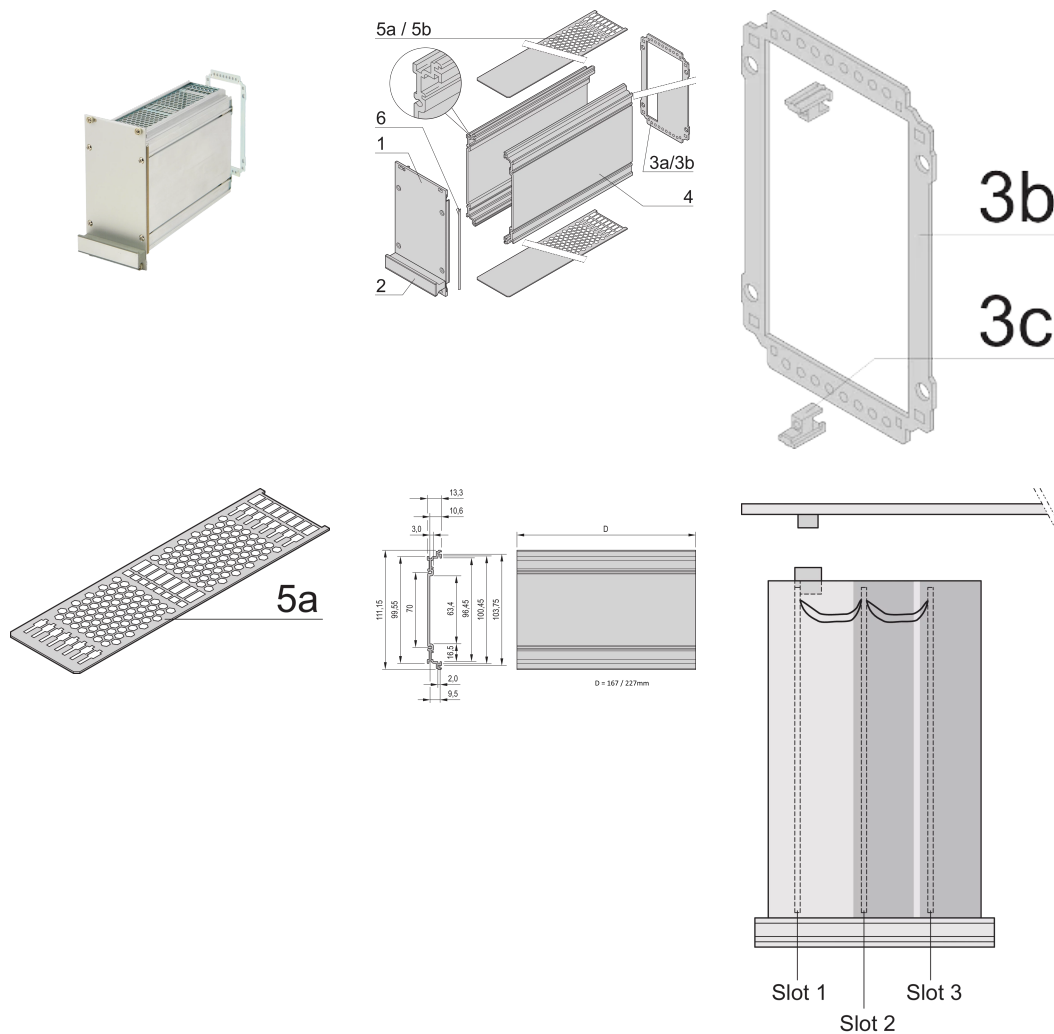

# Frame Type Plug-In Unit PRO Kit, Shielded, Perforated, Multiple Connectors, 3 U, 28 HP, 167 mm

CATALOG NUMBER

24813-328

Protects a PCB against mechanical damage and discharges electrostatic buildup; for Euroboard formats; pair with panel with cutouts for more connectors.

## FEATURES

---

Cover plate with perforation, for guide rails (airflow approx. 60 %)

Rear panel with cut-out for multiple connectors

Extruded side panels with groove to right and left, to insert a PCB (board position in accordance with standard in left side panel only)

## PRODUCT ATTRIBUTES

---

Rack Height: 3U

Rack Width: 28HP

Package Quantity: 1

Handle Type: Trapezoid

Gasket Type: Textile EMC

Rear Panel Type: Multiple Connector Cut-Out

Cover Plate Type: Cover Plate with Perforation for Guide Rails

Front Finish: Anodized

Rear Finish: Anodized

Cooling: Perforated

Depth (D): 167mm

EMC Shielding: Yes

Finish: Anodized; Passivated

Material: Aluminum