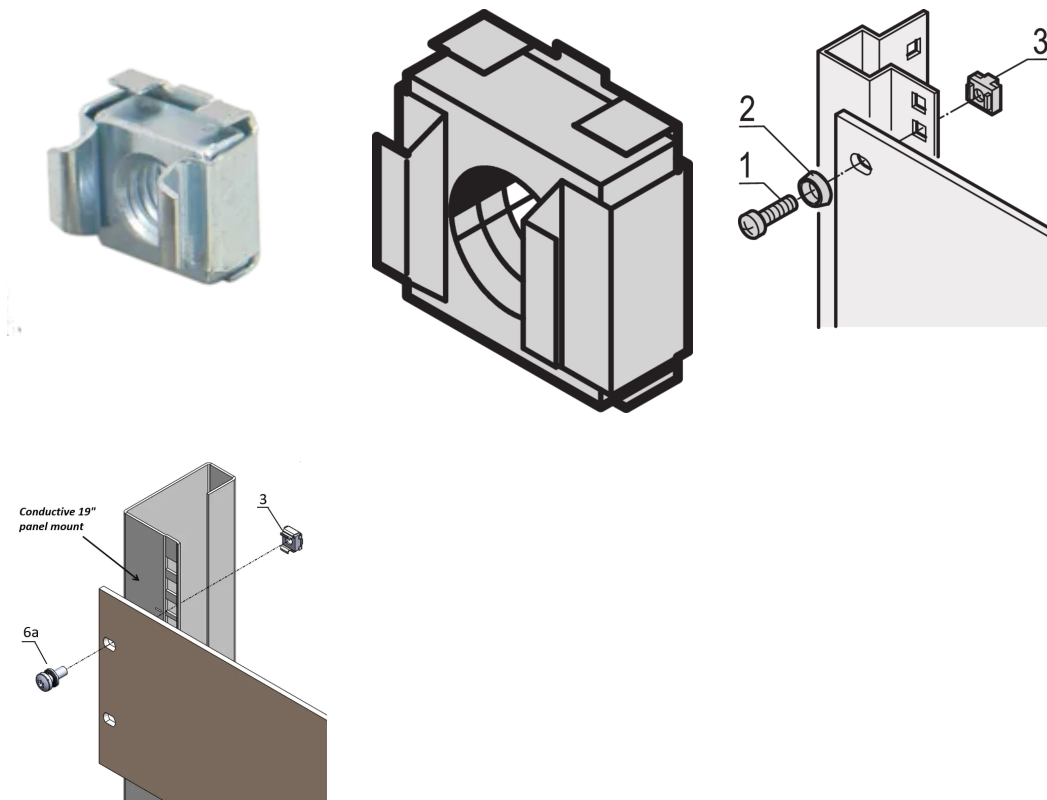

## CATALOG NUMBER

21100-003

Cage nuts permit range of choice of nut and bolts sizes and easily replaced unlike pre-threaded holes. Cage nuts are easy to use on materials too thin or soft to be threaded.

## FEATURES

For assembly of parts which require a thread size of M4 or M5

For standard grounding use a grounding nut and washer on at least one attachment point