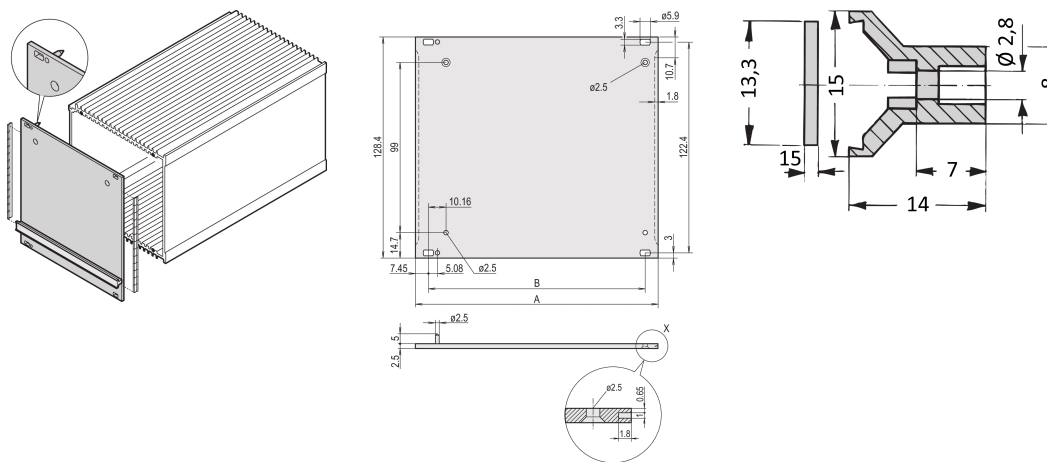

## CATALOG NUMBER

**20838-096**

Al, 2.5 mm, front anodized, rear conductive, with lateral slots for EMC stainless steel gasket. (please order separately), pressed-in alignment pin; trapezium shaped handle, gray, PPE, UL 94 V-1.

## FEATURES

Al, 2.5 mm, front anodized, rear conductive, with lateral slots for EMC stainless steel gasket (please order separately), pressed-in alignment pin; trapezium shaped handle, gray, PPE, UL 94 V-1