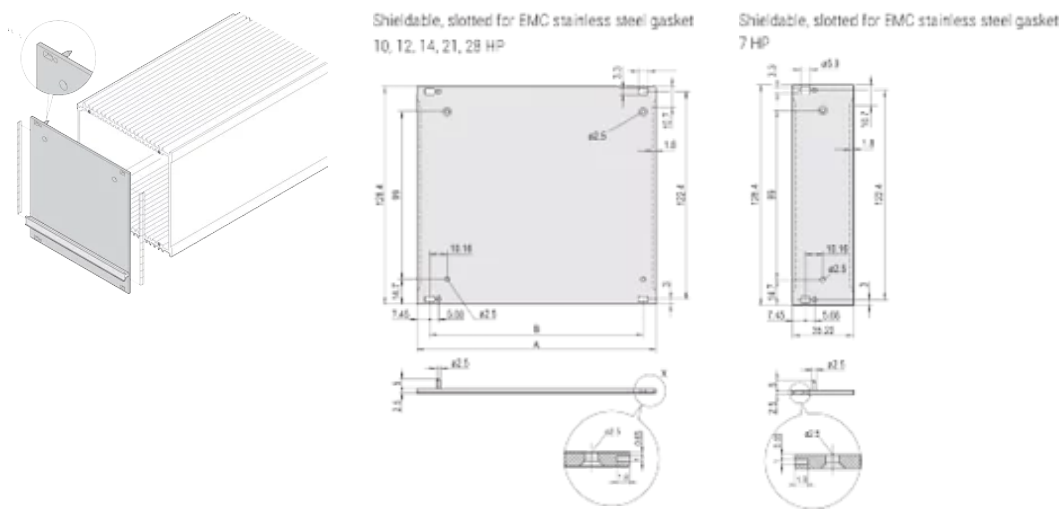

Material: Aluminum

Product Type: Side Panel

Rack Height: 3U

Type: Front Panel

Net Weight: 0.075kg

ADDITIONAL PRODUCT DETAILS

Please take into consideration that deliveries may be carried out in the stated SPQs (SPQ, e.g. 5 pieces, 10 pieces, 50 pieces, etc.). Differing order quantities (e.g. 2 pieces) may be changed to the next possible delivery quantity = Standard Pack Quantity.

DIAGRAMS

WARNING

nVent products shall be installed and used only as indicated in nVent's product instruction sheets and training materials. Instruction sheets are available at www.nvent.com and from your nVent customer service representative. Improper installation, misuse, misapplication or other failure to completely follow nVent's instructions and warnings may cause product malfunction, property damage, serious bodily injury and death and/or void your warranty.