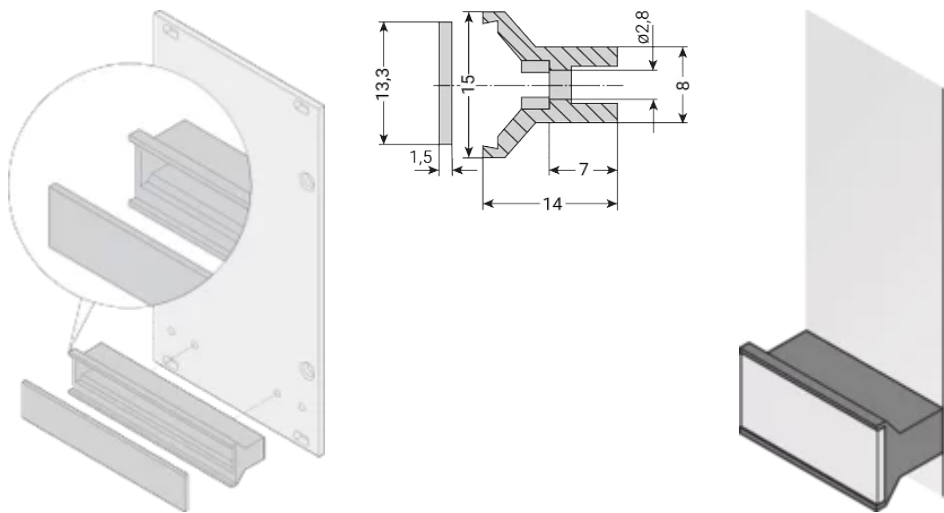

Color: Black

Complies With: EN 45545-2, R22-R24, HL3; IEC 60297-3-101

Material: Polycarbonate

Product Type: Handle

Type: Static

Width (W): 212mm

Works With: Front Panels

ADDITIONAL PRODUCT DETAILS

Please take into consideration that deliveries may be carried out in the stated SPQs (SPQ, e.g. 5 pieces, 10 pieces, 50 pieces, etc.). Differing order quantities (e.g. 2 pieces) may be changed to the next possible delivery quantity = Standard Pack Quantity.

Cannot be used together with fixing clip (21101-239).

DIAGRAMS

WARNING

nVent products shall be installed and used only as indicated in nVent's product instruction sheets and training materials. Instruction sheets are available at www.nvent.com and from your nVent customer service representative. Improper installation, misuse, misapplication or other failure to completely follow nVent's instructions and warnings may cause product malfunction, property damage, serious bodily injury and death and/or void your warranty.