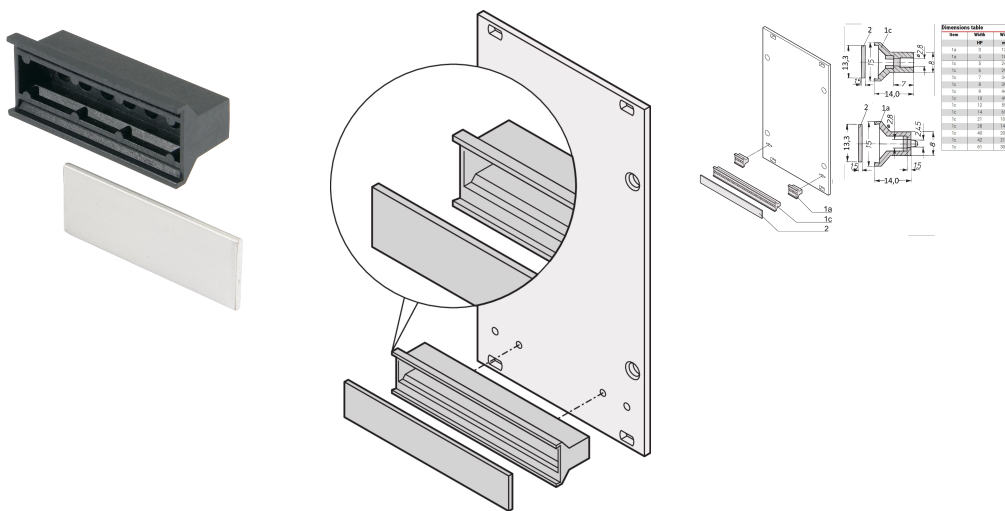

Static Handle Plastic in Trapezoid Form, Black, 42 HP

CATALOG NUMBER

20808-091

The static plastic handle, trapezoid form in black color can be mounted to a front panel for extraction of the PCB.

CERTIFICATIONS

FEATURES

With separate identification plate, Al 1.5 mm

Handle, PC, UL 94 V-0

PRODUCT ATTRIBUTES

Rack Width: 42HP

Package Quantity: 1

Handle Type: Trapezoid, Static

Flammability Rating: UL® 94V-0

Color: Black

Complies With: EN 45545-2, R22-R24, HL3; IEC 60297-3-101

Material: Polycarbonate

Product Type: Handle

Type: Static

Width (W): 212mm

Works With: Front Panels

ADDITIONAL PRODUCT DETAILS