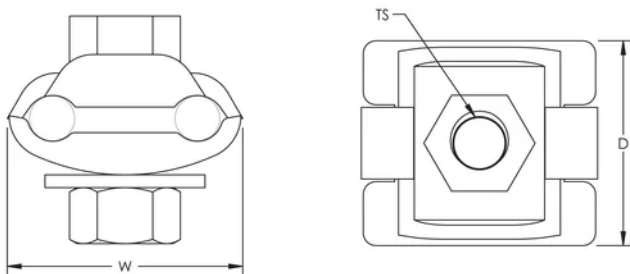

CatalogNumber	Material	Finish	Thread Size (TS)	Width (W)	Unit Weight	Depth (D)
LPC610BI58	Aluminum, Bronze, Stainless Steel 304 (EN 1.4301)	Bare	5/8" UNC	46.74 mm	0.17 kg	36.07mm
LPC61012	Bronze	Bare	1/2" UNC	46.74 mm	0.17 kg	36.07mm
LPC610BI38	Aluminum, Bronze, Stainless Steel 304 (EN 1.4301)	Bare	3/8" UNC	46.74 mm	0.17 kg	36.07mm
LPC61058	Bronze	Bare	5/8" UNC	46.74 mm	0.17 kg	36.07mm
LPC610BI12	Aluminum, Bronze, Stainless Steel 304 (EN 1.4301)	Bare	1/2" UNC	46.74 mm	0.17 kg	36.07mm
LPC610L12	Bronze	Tinned	1/2" UNC	46.74 mm	0.17 kg	36.07mm

ADDITIONAL PRODUCT DETAILS

Stainless steel separator included with LPC610BI parts for bi-metallic applications.

DIAGRAMS

WARNING

nVent products shall be installed and used only as indicated in nVent's product instruction sheets and training materials. Instruction sheets are available at www.nvent.com and from your nVent customer service representative. Improper installation, misuse, misapplication or other failure to completely follow nVent's instructions and warnings may cause product malfunction, property damage, serious bodily injury and death and/or void your warranty.