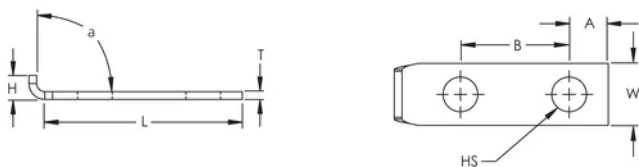

DIAGRAMS

WARNING

nVent products shall be installed and used only as indicated in nVent's product instruction sheets and training materials. Instruction sheets are available at www.nvent.com and from your nVent customer service representative. Improper installation, misuse, misapplication or other failure to completely follow nVent's instructions and warnings may cause product malfunction, property damage, serious bodily injury and death and/or void your warranty.

North America

+1.800.753.9221
Option 1 – Customer Care
Option 2 – Technical
Support

Europe

Netherlands:
+31 800-0200135
France:
+33 800 901 793

Europe

Germany:
800 1890272
Other Countries:
+31 13 5835404

APAC

Shanghai:
+ 86 21 2412 1618/19
Sydney:
+61 2 9751 8500

Our powerful portfolio of brands:

CADDY ERICO HOFFMAN ILSCO SCHROFF TRACHTE