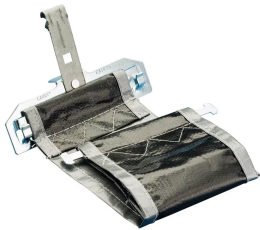

# nVent CADDY Cat 425 Adjustable Cable Support with C Purlin Clip

## FEATURES

Requires only a hammer to install

Provides optimal support for high-performance data cable, up to and including Cat 5e, Cat 6, Cat 6A, Cat 7 and fibre optic

Simple unlocking and locking of bar allows for additional cables to be added easily after installation