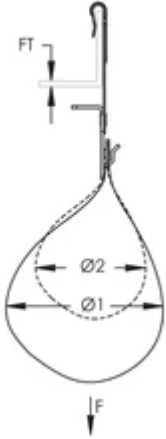

## FEATURES

Requires only a hammer to install

Provides optimal support for high-performance data cable, up to and including Cat 5e, Cat 6, Cat 6A, Cat 7 and fibre optic

Simple unlocking and locking of bar allows for additional cables to be added easily after installation

## SPECIFICATIONS

Table 1/2

| Catalog Number | Article Number | Material                          | Finish                                | Diameter (Ø)   | Area                  | Cable Capacity, Cat 5e |
|----------------|----------------|-----------------------------------|---------------------------------------|----------------|-----------------------|------------------------|
| CAT425VF14     | 181830         | Steel, Polyethylene, Spring Steel | Electrogalvanized, nVent CADDY Armour | 100 mm, 150 mm | 518.92mm <sup>2</sup> | 425                    |

Table 2/2

| Catalog Number | Article Number | Cable Capacity, Cat 6 | Cable Capacity, Cat 6A | Flange Thickness (FT) | Static Load |
|----------------|----------------|-----------------------|------------------------|-----------------------|-------------|
| CAT425VF14     | 181830         | 325                   | 210                    | 1.5 - 6 mm            | 450N        |

## DIAGRAMS