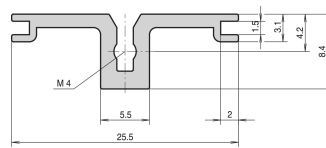

Horizontal Rail Rear, Type AB for Rear I/O, With Notch, 84 HP

CATALOG NUMBER

34579-040

Combinations of horizontal rails and side panels

	Subrack 1.0	Subrack 1.5	Subrack 2.0	Subrack 2.5
Subrack 1.0	-	+	+	+
Subrack 1.5	+	+	+	+
Subrack 2.0	+	+	-	-
Subrack 2.5	+	+	-	-

Rack Width: 84HP

Package Quantity: 1

Finish: Anodized

Length: 431.8mm

Material: Aluminum

Product Family: EuropacPRO

Product Type: Horizontal Rail

Type: Type AB