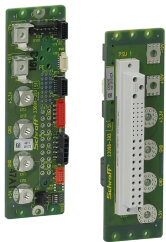

# CPCI Power Backplane With P 47 Connector, 3 U, 8 HP, 1x P47

## CATALOG NUMBER

---

**23098-393**

Power Backplane for CompactPCI Applications. With P47 Power Connector.

## FEATURES

---

In accordance with: PICMG 2.11 R1.0 CompactPCI Power Interface specification

In accordance with: PICMG 2.9 R1.0 System Management Bus specification

Single, parallel or redundant operation possible

Utility Connector Type: SMCQ, 12-pin; MicroMatch, 10-pin

Width: 39.6mm

Net Weight: 0.215kg

Package Quantity: 1