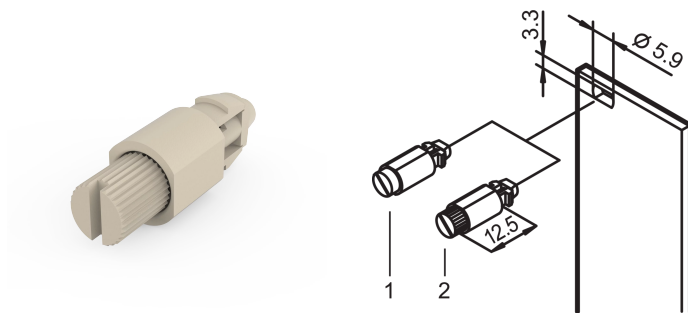

Quarter-Turn Fastener With Knurled and Slotted Head, Grey; 100 pieces

CATALOG NUMBER

21101-849

1/4 rotary lock with defined stop.

CERTIFICATIONS

FEATURES

1/4 rotary lock with defined stop

Identification of locking position due to slot position

Vibration and shake proof

Qty 100 pieces

PRODUCT ATTRIBUTES

Color: Pebble Grey

Package Quantity: 100

Color Code: RAL 7032

Depth: 20.6mm

Finish: Nickel Plated

Height: 6mm

Material: Steel; Zinc Alloy; Thermoplastic

Product Type: Hardware Kit

Width: 7mm

Works With: Front Panels

Fastener Type: Knurled; Slotted Head

Net Weight: 0.15kg

ADDITIONAL PRODUCT DETAILS