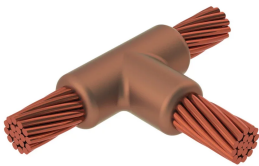

Cable to Cable

Power Utilities

nVent ERICO Cadweld graphite molds are designed and engineered for thousands of connection styles and conductor combinations.

DIAGRAMS

FEATURES

Forms a permanent, low resistance connection

Provides a molecular bond

nVent ERICO Cadweld Exothermic Connections are rated with the same current capacity as the conductor

Portable installation equipment with no external source of power required

Installers can be easily trained to make nVent ERICO Cadweld Exothermic Connections

Connections can be visually inspected

SPECIFICATIONS

Table 1/1

Catalog Number	Mold Family	Conductor 1	Conductor 1 Outer Diameter, Nominal	Conductor 2	Conductor 2 Outer Diameter, Nominal
PAC2C2C	PA	1/0 Concentric	9.5 mm	1/0 Concentric	9.5 mm

ADDITIONAL PRODUCT DETAILS

For applications such as computer room, tunnel or other low-ventilation areas, specify a smokeless nVent ERICO Cadweld Exolon mold. Add an XL prefix to the standard mold part number when ordering (for example, a TAC2Q2Q becomes XLTAC2Q2Q). Similarly, nVent ERICO Cadweld Exolon welding material is also designated by the XL prefix (for example, 150 becomes XL150).