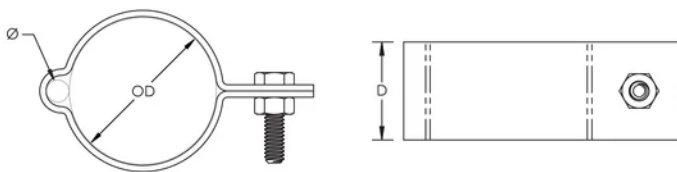

DIAGRAMS

WARNING

nVent products shall be installed and used only as indicated in nVent's product instruction sheets and training materials. Instruction sheets are available at www.nvent.com and from your nVent customer service representative. Improper installation, misuse, misapplication or other failure to completely follow nVent's instructions and warnings may cause product malfunction, property damage, serious bodily injury and death and/or void your warranty.