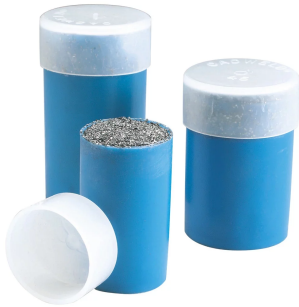

nVent ERICO Cadweld Welding Material, F20

CERTIFICATIONS

FEATURES

Mixture consists mainly of copper oxide and aluminum

Primarily used in grounding and bonding applications

Welding material is in the top of the tube and starting material is in the bottom of the tube

Packaged by size in plastic tubes with clear caps

Tubes packaged in plastic boxes along with metal disks

Each welded connection uses a single disk

Non-explosive

Not subject to spontaneous ignition

See specific nVent ERICO Cadweld connection details to determine welding material requirements