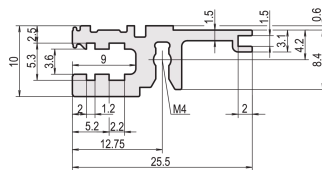

## CATALOG NUMBER

**34560-040**

Combinations of horizontal rails and side panels

		"40" can be combined				"28" combination not recommended			
Horizontal rail	Horizontal rail	-	+	+	+	+	+	+	+
	Subrack for backplane (not recommended)	+	+	+	+	+	+	+	+
Subrack	Subrack for light	+	+	-	-	+	+	-	-
	Subrack for backplane	+	+	-	-	+	+	-	-
Horizontal rail	Subrack for light	+	+	-	-	+	+	-	-
Subrack	Subrack for backplane	+	+	-	-	+	+	-	-
Subrack for light	Subrack for backplane	+	+	-	-	+	+	-	-
Subrack for backplane	Subrack for light	+	+	-	-	+	+	-	-
Subrack for backplane	Subrack for backplane	+	+	-	-	+	+	-	-