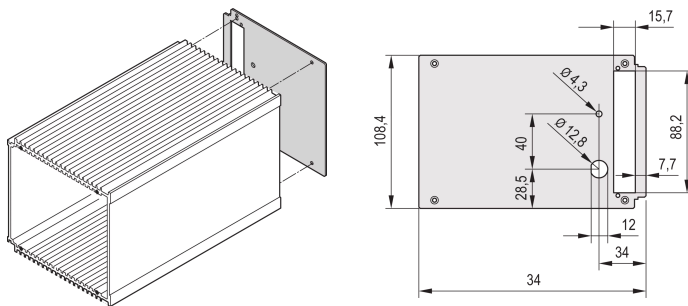

HF Frame Type Plug-In Unit Rear Panel, Cut-Out for One Connector, 3 U, 12 HP

CATALOG NUMBER

30809-643

Rear Panel for HF frame type plug-in unit, with cut-out for one connector enable a user to assemble a connector. In accordance with EN 60603-2.

CERTIFICATIONS

FEATURES

Rear Panel for HF frame type plug-in unit, with cut-out for one connector

PRODUCT ATTRIBUTES

Rack Width: 12HP

Package Quantity: 1

Material: Aluminum

Product Type: Side Panel

Type: Rear Panel

Works With: Frame Type Plug-In Unit

Gross Weight: 0.019kg

ADDITIONAL PRODUCT DETAILS

Please take into consideration that deliveries may be carried out in the stated SPQs (SPQ, e.g. 5 pieces, 10 pieces, 50 pieces, etc.). Differing order quantities (e.g. 2 pieces) may be changed to the next possible delivery quantity = Standard Pack Quantity.