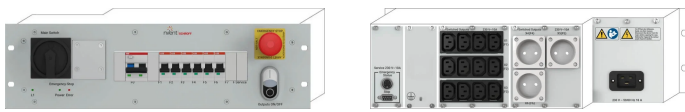

## CATALOG NUMBER

**21270-011**

The nVent SCHROFF Rack Safety Plus unit is a 19" power distribution unit used to supply AC mains power to electrical or electronic devices as a central power switch. In addition it is equipped with an emergency stop function.

## FEATURES

19", 3 U Power Distribution Unit with Emergency Stop function

Supplies AC mains power to electrical or electronic devices as a central power switch

400 V 3-phase or 230 V 1-phase mains input with mains fuses

## PRODUCT ATTRIBUTES

Product Type: Power Distributor

Works With: Varistar CP; Novastar

Function: Emergency Stop

Input Voltage AC: 230V

Number of Phases: 1

EMC Filter: No

Surge Arrester: No