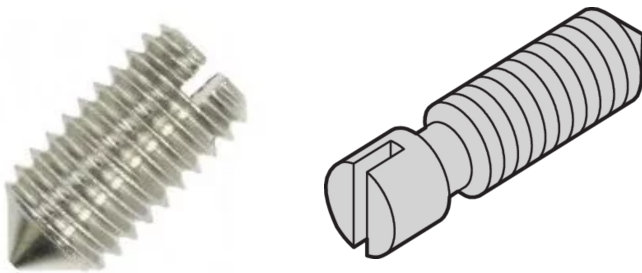

# Grub Screw, Steel Nickel Plated, M2.5 x 8

## CATALOG NUMBER

**21100-276**

For fixing the threaded insert in the horizontal rail.

## PRODUCT ATTRIBUTES

Length: 8mm

Package Quantity: 100

Thread Size: M2.5

Finish: Nickel Plated

Material: Steel

Product Family: EuropacPRO; RatiopacPRO; RatiopacPRO AIR; CompacPRO; PropacPRO; MultipacPRO

Product Type: Screw