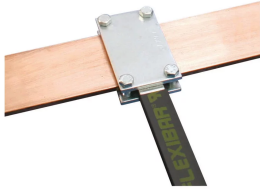

FC nVent ERIFLEX Flexibar to Busbar Clamp

CERTIFICATIONS

FEATURES

Connects nVent ERIFLEX Flexibar to copper busbar

Two plates complete with screws

Allows for excellent electrical contact

Installs quickly and easily

Ideal for on site modifications

RoHS compliant

SPECIFICATIONS

Quality Class:	8.8
Clamping Capacity:	20mm
Finish:	Electrogalvanized
Material:	Steel

Table 1/2

Catalog Number	Article Number	Busbar Width	Conductor Width	Height (H)	Width (W)	A
----------------	----------------	--------------	-----------------	------------	-----------	---

FC50X24	553020	50 mm	20 - 24 mm	75 mm	52 mm	36 mm
FC50X32	553030	50 mm	32 mm	75 mm	60 mm	44 mm
FC50X40	553040	50 mm	40 mm	75 mm	68 mm	52 mm
FC80X24	553050	80 mm	20 - 24 mm	105 mm	52 mm	36 mm
FC80X32	553060	80 mm	32 mm	105 mm	60 mm	44 mm
FC80X50	553070	80 mm	50 mm	105 mm	78 mm	62 mm
FC100X32	568700	100 mm	32 mm	125 mm	60 mm	44 mm
FC120X32	568730	120 mm	32 mm	145 mm	60 mm	44 mm