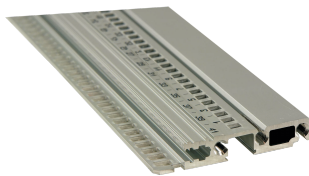

Horizontal Rail, Front, Type R-LD, Rugged, Long Lip , 63 HP

CATALOG NUMBER

34566-363

Combinations of horizontal rails and side panels

„+“ can be combined, „-“ combination not recommended

	Light 1	Flexibel 2	Heavy 3 HP	Rugged 4 HP
Horizontal rail	-	+	+	+
Horizontal rail	+	+	+	+
Horizontal rail	+	+	-	-
Horizontal rail	+	+	-	-
Side panel				

Light 1: 20 HP, 28 HP, 40 HP, 42 HP, 63 HP, 84 HP, 1000 mm
Flexibel 2: 20 HP, 28 HP, 40 HP, 42 HP, 63 HP, 84 HP, 1000 mm
Heavy 3 HP: 20 HP, 28 HP, 40 HP, 42 HP, 63 HP, 84 HP, 1000 mm
Rugged 4 HP: 20 HP, 28 HP, 40 HP, 42 HP, 63 HP, 84 HP, 1000 mm

The rugged horizontal rail type can handle shock and vibration up to 25 g. It enables the use of IEEE handles.

CERTIFICATIONS

FEATURES

Type R-LD "rugged" horizontal rails with 3-hole fixing for increased robustness

PRODUCT ATTRIBUTES

Rack Width: 63HP

Package Quantity: 1

Finish: Anodized

Length: 325.12mm

Material: Aluminum

Product Family: EuropacPRO

Product Type: Horizontal Rail