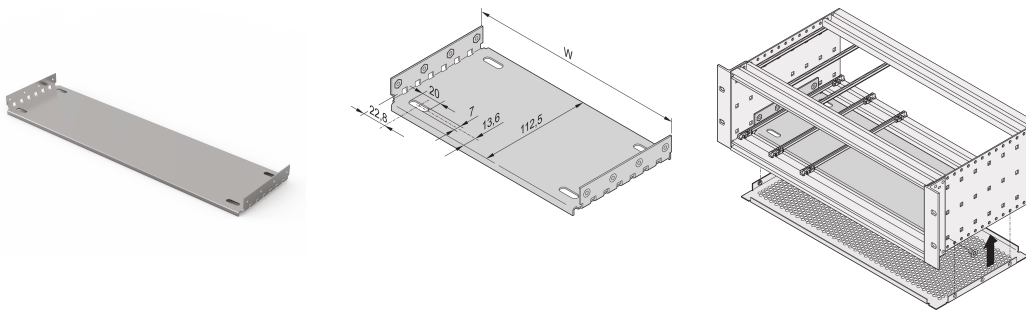

EuropacPRO Mounting Plate for Use With Cover Plate, 63 HP, 220 mm Board Length

CATALOG NUMBER

34563-019

Material	HP	W	D
34563001	28	146,87	112,50
34563009	28	146,87	172,50
34563002	42	217,99	112,50
34563014	42	217,99	172,50
34563003	63	324,67	112,50
34563019	63	324,67	172,50
34563004	84	431,35	112,50
34563024	84	431,35	172,50
34563026	84	431,35	232,50
34563028	84	431,35	292,50
34563042	84	431,35	352,50
34563044	84	431,35	412,50

Mounting plate for use with cover plates for installation and fixing of heavy components. Full width mounting plates (as wide as the subrack or the system case) are fixed to the side panels. The partial width mounting plates are fixed to the side panel and horizontal rail by means of an assembly strip.

Guide rails Type 4,4" and type strengthened cannot be used in combination with a mounting plate. Top / bottom cover which will be inserted into the groove of the light (type L) horizontal rails cannot be used in combination with a mounting plate.

CERTIFICATIONS

FEATURES

For installation and fixing of heavy components

Mounting plate, full width: The mounting plate is as wide as the subrack/system case and is fixed to the side panels

A guide rail can be fitted in first and last slot position