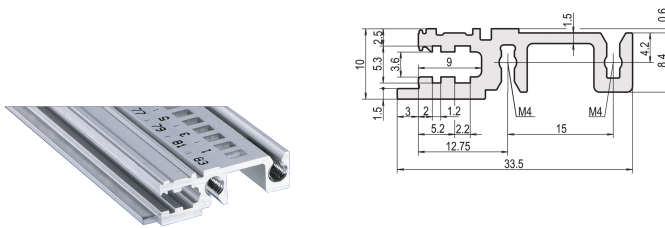

## CATALOG NUMBER

**34560-220**

Combinations of horizontal rails and side panels

“-” can be combined, “+” combination not recommended

	Light 1	Flexion 2	Heavy 3 HP	Rugged 4 HP
Horizontal rail	+	+	+	+
Light 1	+	+	-	-
Flexion 2	+	+	-	-
Heavy 3 HP	+	+	-	-
Rugged 4 HP	+	+	-	-

Light 1, Flexion 2, Heavy 3 HP, Rugged 4 HP

Aluminum extrusion horizontal rail of the type H-KD (H-KD = Heavy, Short Lip) with an anodized surface and conductive contact surface. Printed HP markings for a quick optical positioning of the guide rails. Suitable for RatiopacPRO/-AIR and EuropacPRO/-rugged).

## PRODUCT ATTRIBUTES

Rack Width: 20HP

Package Quantity: 1

Finish: Anodized

Length: 106.68mm

Material: Aluminum

Product Family: EuropacPRO; RatiopacPRO; RatiopacPRO AIR; CompacPRO; PropacPRO

Product Type: Horizontal Rail