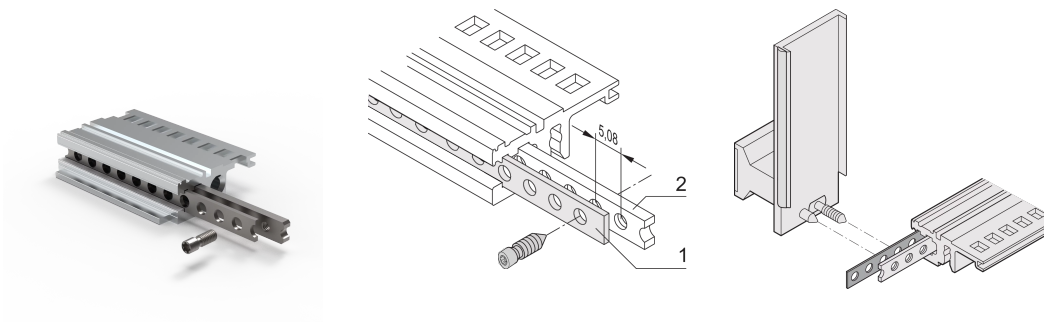

# Horizontal Rail Perforated Strip, 40 HP

## CATALOG NUMBER

**30845-209**

Perforated strip out of 1mm Aluminum for centering shielded plug-in units.

## FEATURES

For centering the shielded plug-in units

## PRODUCT ATTRIBUTES

Rack Width: 40HP

Package Quantity: 1

Length: 208.08mm

Material: Aluminum

Product Family: EuropacPRO; RatiopacPRO; RatiopacPRO AIR; CompacPRO; PropacPRO; Inpac

Product Type: Perforated Strip