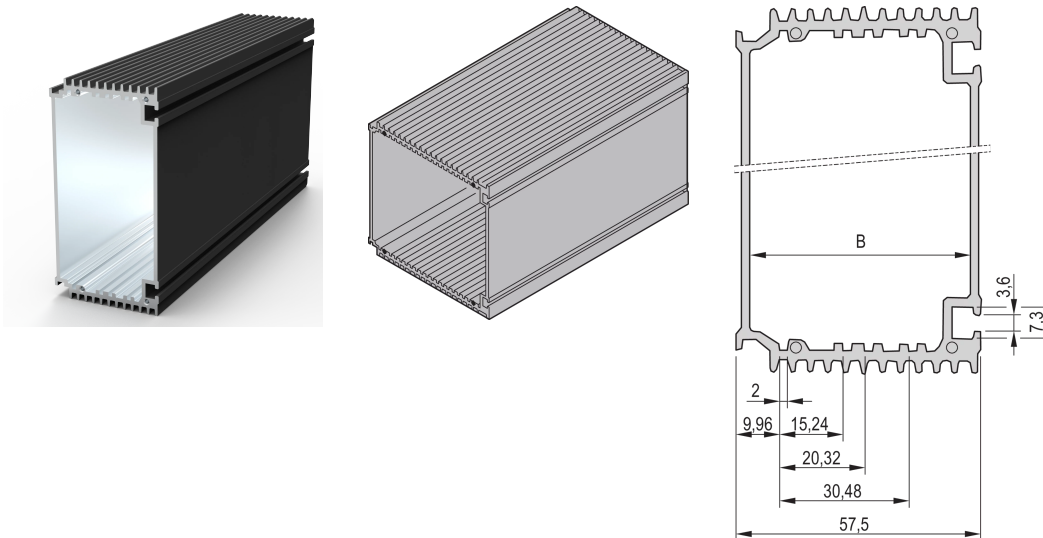

# HF Frame Type Plug-In Unit Body Tube, 12 HP, for 220 mm Deep PCB

## CATALOG NUMBER

**30809-676**

The black HF body tube, for HF frame-type plug-in unit enables a user to insert PCBs.

## PRODUCT ATTRIBUTES

Rack Width: 12HP

Package Quantity: 1

Finish: Anodized

Length (L): 227mm

Material: Aluminum

Product Type: Cover

Rack Height: 3U