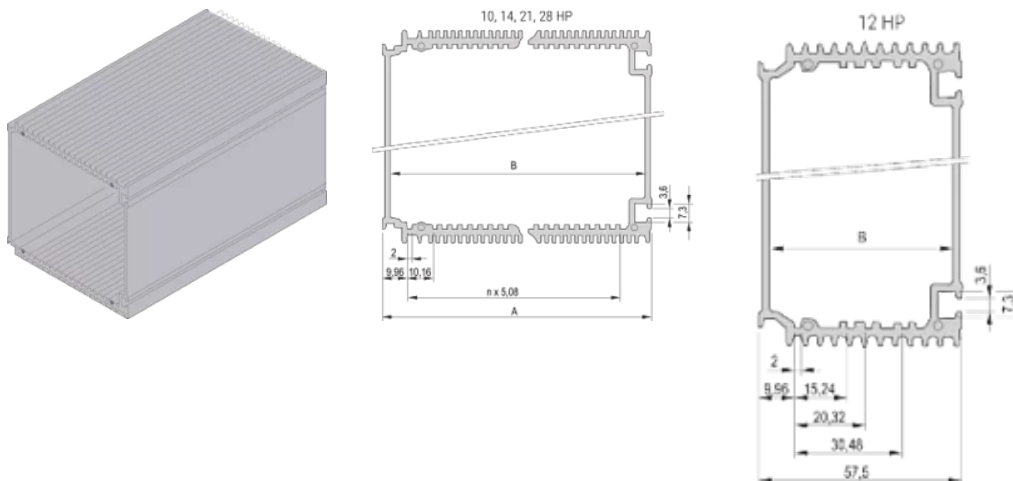

Works With: Cassettes

Net Weight: 0.55kg

PCB Length metric: 220mm

## ADDITIONAL PRODUCT DETAILS

Please order front Panel, rear Panel, brackets for PCBs and fixing materials separately.

Please take into consideration that deliveries may be carried out in the stated SPQs (SPQ, e.g. 5 pieces, 10 pieces, 50 pieces, etc.). Differing order quantities (e.g. 2 pieces) may be changed to the next possible delivery quantity = Standard Pack Quantity.

## DIAGRAMS