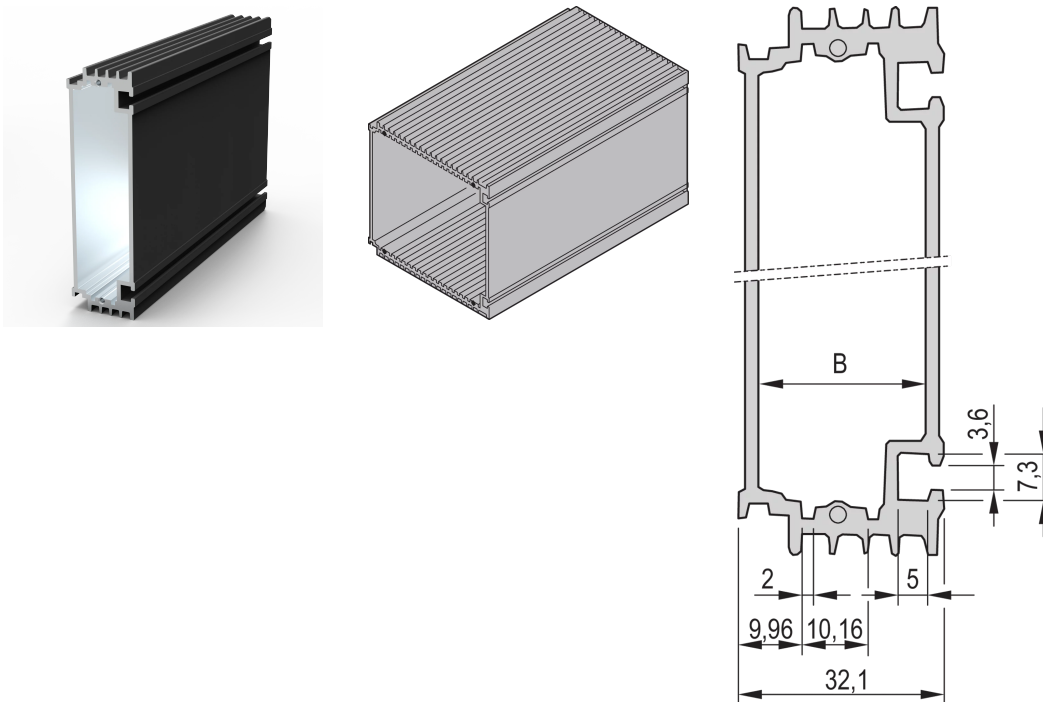

# HF Frame Type Plug-In Unit Body Tube, 7 HP, for 160 mm Deep PCB

## CATALOG NUMBER

**30809-667**

The black HF body tube, for HF frame-type plug-in unit enables a user to insert PCBs.

## FEATURES

The black HF body tube, for HF frame-type plug-in unit enables a user to insert PCBs

The tube offers a shielding against high-frequency radiation

Module body with cooling Fins

Plug-in unit can be mounted in a subrack or fitted laterally to a mounting plate with the slide nut

## PRODUCT ATTRIBUTES

Rack Width: 7HP

Package Quantity: 1

Finish: Anodized

Length (L): 167mm

Material: Aluminum

Product Type: Cover

Rack Height: 3U