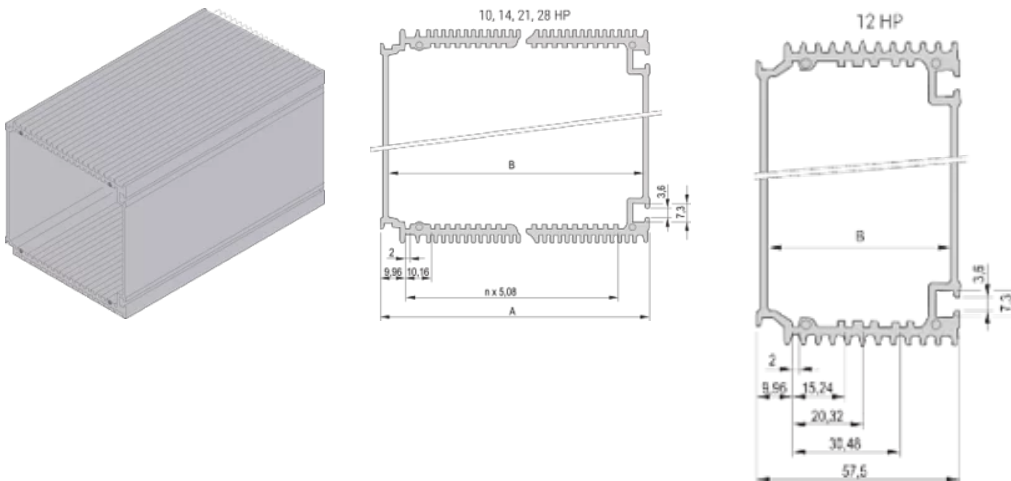

## PRODUCT ATTRIBUTES

Rack Width: 7HP

Package Quantity: 1

Finish: Anodized

Length (L): 167mm

Material: Aluminum

Product Type: Cover

Rack Height: 3U

Works With: Cassettes

Net Weight: 0.32kg

PCB Length metric: 160mm

## ADDITIONAL PRODUCT DETAILS

Please order front Panel, rear Panel, brackets for PCBs and fixing materials separately.

Please take into consideration that deliveries may be carried out in the stated SPQs (SPQ, e.g. 5 pieces, 10 pieces, 50 pieces, etc.). Differing order quantities (e.g. 2 pieces) may be changed to the next possible delivery quantity = Standard Pack Quantity.

## DIAGRAMS