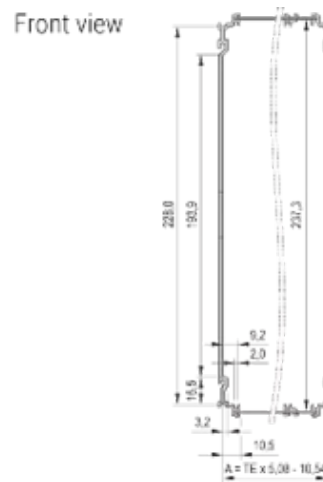

## PRODUCT ATTRIBUTES

---

Rack Height: 3U

Rack Width: 21HP

Package Quantity: 1

Handle Type: Trapezoid

Rear Panel Type: Single Connector Cut-Out

Cover Plate Type: Cover Plate with Perforation for Guide Rails

## DIAGRAMS