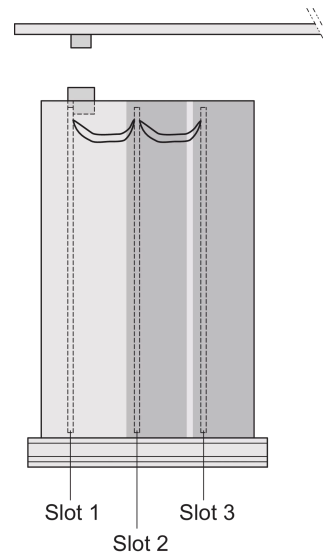

# Frame Type Plug-In Unit PRO Kit, Perforated Covers, 1 Connector, 3 U, 21 HP, 227 mm

CATALOG NUMBER

24812-271

3 U Front panel shieldable

5a

Frame type plug-in unit, non-shielded, perforated top / bottom cover, rear panel with cutout for one connector.

## FEATURES

---

Extruded side panels right and left, with grooves for insertion of a printed circuit board (standard board position is on the left only)

Rear panel with cut-out for single connector (conforms to EN 60603, DIN 41612, construction types: B, C, D, F, H, Q, R, S)

## PRODUCT ATTRIBUTES

---

Rack Height: 3U

Rack Width: 21HP

Package Quantity: 1

Handle Type: Trapezoid

Rear Panel Type: Single Connector Cut-Out

Cover Plate Type: Cover Plate with Perforation for Guide Rails