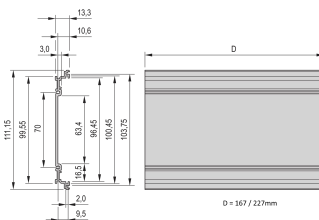

Frame type plug-in unit, non-shielded, perforated top / bottom cover, rear panel with cutout for one connector.