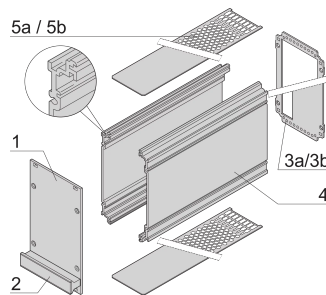

# Frame Type Plug-In Unit PRO Kit, Perforated Covers, 1 Connector, 3 U, 21 HP, 227 mm

CATALOG NUMBER

24812-271

3 U Front panel shieldable

5a

Frame type plug-in unit, non-shielded, perforated top / bottom cover, rear panel with cutout for one connector.

## FEATURES

---

Extruded side panels right and left, with grooves for insertion of a printed circuit board (standard board position is on the left only)

Rear panel with cut-out for single connector (conforms to EN 60603, DIN 41612, construction types: B, C, D, F, H, Q, R, S)