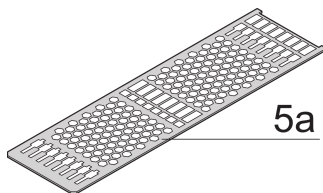

# Frame Type Plug-In Unit PRO Kit, Perforated Covers, 1 Connector, 3 U, 21 HP, 227 mm

CATALOG NUMBER

24812-271

3 U Front panel shieldable

5a

Frame type plug-in unit, non-shielded, perforated top / bottom cover, rear panel with cutout for one connector.

## FEATURES

---

Extruded side panels right and left, with grooves for insertion of a printed circuit board (standard board position is on the left only)

Rear panel with cut-out for single connector (conforms to EN 60603, DIN 41612, construction types: B, C, D, F, H, Q, R, S)

## PRODUCT ATTRIBUTES

---

Rack Height: 3U

Rack Width: 21HP

Package Quantity: 1

Handle Type: Trapezoid

Rear Panel Type: Single Connector Cut-Out

Cover Plate Type: Cover Plate with Perforation for Guide Rails