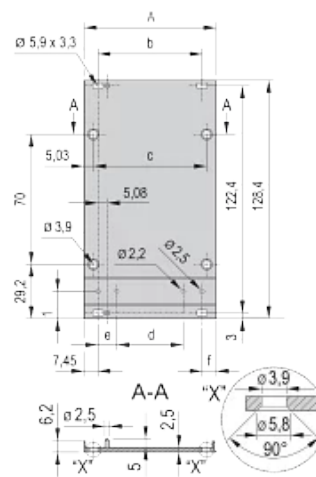

3 U Front panel shieldable