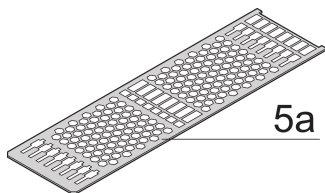

Frame Type Plug-In Unit PRO Kit, Perforated Covers, 1 Connector, 3 U, 42 HP, 167 mm

CATALOG NUMBER

24812-242

3 U Front panel shieldable

Frame type plug-in unit, non-shielded, perforated top / bottom cover, rear panel with cutout for one connector.

CERTIFICATIONS

FEATURES

Extruded side panels right and left, with grooves for insertion of a printed circuit board (standard board position is on the left only)

Rear panel with cut-out for single connector (conforms to EN 60603, DIN 41612, construction types: B, C, D, F, H, Q, R, S)

Cover plate with perforation, for guide rails (airflow approx. 60%); please order guide rails separately

PRODUCT ATTRIBUTES

Rack Height: 3U

Rack Width: 42HP

Package Quantity: 1

Handle Type: Trapezoid

Rear Panel Type: Single Connector Cut-Out

Cover Plate Type: Cover Plate with Perforation for Guide Rails

Front Finish: Anodized

Rear Finish: Anodized

Cooling: Perforated

Depth (D): 167mm

EMC Shielding: No

Finish: Anodized

Material: Aluminum