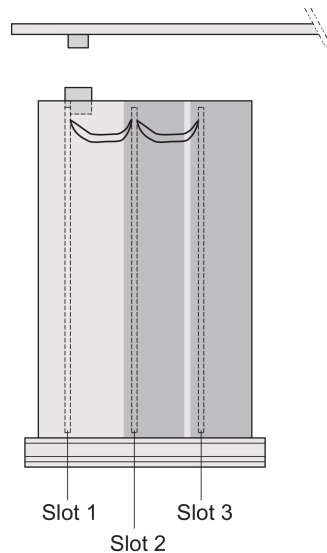

Frame Type Plug-In Unit PRO Kit, Perforated Covers, 1 Connector, 3 U, 42 HP, 167 mm

CATALOG NUMBER

24812-242

3 U Front panel shieldable

Frame type plug-in unit, non-shielded, perforated top / bottom cover, rear panel with cutout for one connector.

CERTIFICATIONS

FEATURES

Extruded side panels right and left, with grooves for insertion of a printed circuit board (standard board position is on the left only)

Rear panel with cut-out for single connector (conforms to EN 60603, DIN 41612, construction types: B, C, D, F, H, Q, R, S)

Cover plate with perforation, for guide rails (airflow approx. 60%); please order guide rails separately

PRODUCT ATTRIBUTES

Rack Height: 3U

Rack Width: 42HP

Package Quantity: 1

Handle Type: Trapezoid

Rear Panel Type: Single Connector Cut-Out

Cover Plate Type: Cover Plate with Perforation for Guide Rails

Front Finish: Anodized

Rear Finish: Anodized

Cooling: Perforated

Depth (D): 167mm

EMC Shielding: No

Finish: Anodized

Material: Aluminum