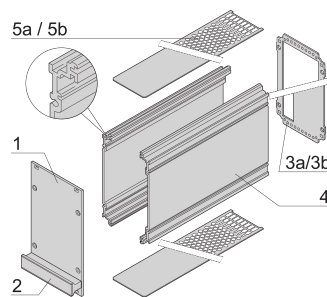

Frame Type Plug-In Unit PRO Kit, Perforated Covers, 1 Connector, 3 U, 42 HP, 167 mm

CATALOG NUMBER

24812-242

3 U Front panel shieldable

Frame type plug-in unit, non-shielded, perforated top / bottom cover, rear panel with cutout for one connector.

CERTIFICATIONS

FEATURES

Extruded side panels right and left, with grooves for insertion of a printed circuit board (standard board position is on the left only)

Rear panel with cut-out for single connector (conforms to EN 60603, DIN 41612, construction types: B, C, D, F, H, Q, R, S)

Cover plate with perforation, for guide rails (airflow approx. 60%); please order guide rails separately

PRODUCT ATTRIBUTES

Rack Height: 3U

Rack Width: 42HP

Package Quantity: 1

Handle Type: Trapezoid

Rear Panel Type: Single Connector Cut-Out

Cover Plate Type: Cover Plate with Perforation for Guide Rails

Front Finish: Anodized

Rear Finish: Anodized

Cooling: Perforated

Depth (D): 167mm

EMC Shielding: No

Finish: Anodized

Material: Aluminum