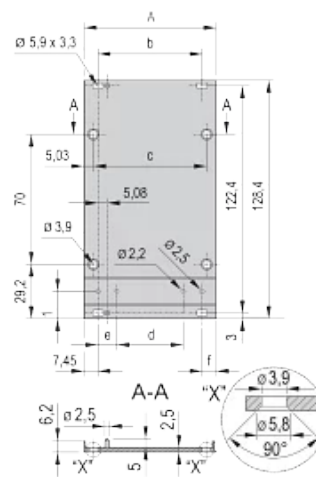

Frame Type Plug-In Unit PRO Kit, Perforated Covers, 1 Connector, 3 U, 28 HP, 167 mm

CATALOG NUMBER

24812-228

3 U Front panel shieldable

5a

Frame type plug-in unit, non-shielded, perforated top / bottom cover, rear panel with cutout for one connector.

CERTIFICATIONS

FEATURES

Extruded side panels right and left, with grooves for insertion of a printed circuit board (standard board position is on the left only)

Rear panel with cut-out for single connector (conforms to EN 60603, DIN 41612, construction types: B, C, D, F, H, Q, R, S)

Cover plate with perforation, for guide rails (airflow approx. 60%); please order guide rails separately

PRODUCT ATTRIBUTES

Rack Height: 3U

Rack Width: 28HP

Package Quantity: 1

Handle Type: Trapezoid

Rear Panel Type: Single Connector Cut-Out