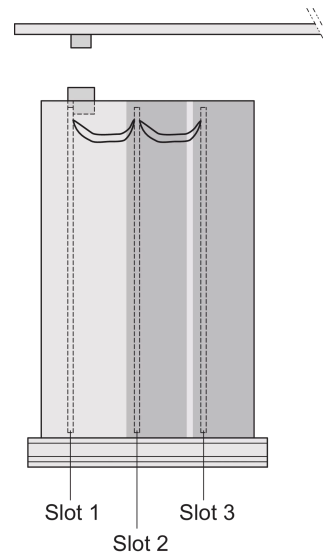

Frame Type Plug-In Unit PRO Kit, Perforated Covers, 1 Connector, 3 U, 28 HP, 167 mm

CATALOG NUMBER

24812-228

3 U Front panel shieldable

5a

Frame type plug-in unit, non-shielded, perforated top / bottom cover, rear panel with cutout for one connector.

CERTIFICATIONS

FEATURES

Extruded side panels right and left, with grooves for insertion of a printed circuit board (standard board position is on the left only)

Rear panel with cut-out for single connector (conforms to EN 60603, DIN 41612, construction types: B, C, D, F, H, Q, R, S)

Cover plate with perforation, for guide rails (airflow approx. 60%); please order guide rails separately

PRODUCT ATTRIBUTES

Rack Height: 3U

Rack Width: 28HP

Package Quantity: 1

Handle Type: Trapezoid

Rear Panel Type: Single Connector Cut-Out

Cover Plate Type: Cover Plate with Perforation for Guide Rails

Front Finish: Anodized

Rear Finish: Anodized

Cooling: Perforated

Depth (D): 167mm

EMC Shielding: No

Finish: Anodized

Material: Aluminum