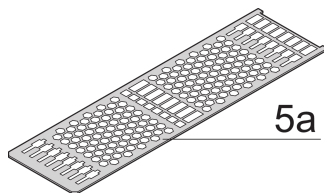

Frame Type Plug-In Unit PRO Kit, Perforated Covers, 1 Connector, 3 U, 28 HP, 167 mm

CATALOG NUMBER

24812-228

3 U Front panel shieldable

5a

Frame type plug-in unit, non-shielded, perforated top / bottom cover, rear panel with cutout for one connector.

CERTIFICATIONS

FEATURES

Extruded side panels right and left, with grooves for insertion of a printed circuit board (standard board position is on the left only)

Rear panel with cut-out for single connector (conforms to EN 60603, DIN 41612, construction types: B, C, D, F, H, Q, R, S)

Cover plate with perforation, for guide rails (airflow approx. 60%); please order guide rails separately

PRODUCT ATTRIBUTES

Rack Height: 3U

Rack Width: 28HP

Package Quantity: 1

Handle Type: Trapezoid

Rear Panel Type: Single Connector Cut-Out

Cover Plate Type: Cover Plate with Perforation for Guide Rails

Front Finish: Anodized

Rear Finish: Anodized

Cooling: Perforated

Depth (D): 167mm

EMC Shielding: No

Finish: Anodized

Material: Aluminum