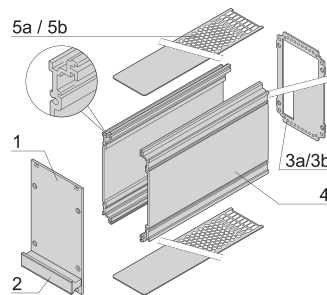

Frame Type Plug-In Unit PRO Kit, Perforated Covers, 1 Connector, 3 U, 28 HP, 167 mm

CATALOG NUMBER

24812-228

3 U Front panel shieldable

5a

Frame type plug-in unit, non-shielded, perforated top / bottom cover, rear panel with cutout for one connector.

CERTIFICATIONS

FEATURES

Extruded side panels right and left, with grooves for insertion of a printed circuit board (standard board position is on the left only)

Rear panel with cut-out for single connector (conforms to EN 60603, DIN 41612, construction types: B, C, D, F, H, Q, R, S)

Cover plate with perforation, for guide rails (airflow approx. 60%); please order guide rails separately

PRODUCT ATTRIBUTES

Rack Height: 3U

Rack Width: 28HP

Package Quantity: 1

Handle Type: Trapezoid

Rear Panel Type: Single Connector Cut-Out

Cover Plate Type: Cover Plate with Perforation for Guide Rails

Front Finish: Anodized

Rear Finish: Anodized

Cooling: Perforated

Depth (D): 167mm

EMC Shielding: No

Finish: Anodized

Material: Aluminum