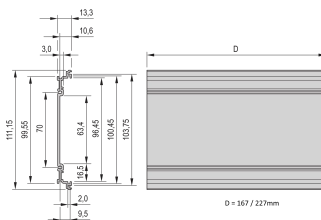

Frame Type Plug-In Unit PRO Kit, Perforated Covers, 1 Connector, 3 U, 28 HP, 167 mm

CATALOG NUMBER

24812-228

3 U Front panel shieldable

5a

Frame type plug-in unit, non-shielded, perforated top / bottom cover, rear panel with cutout for one connector.

CERTIFICATIONS

FEATURES

Extruded side panels right and left, with grooves for insertion of a printed circuit board (standard board position is on the left only)

Rear panel with cut-out for single connector (conforms to EN 60603, DIN 41612, construction types: B, C, D, F, H, Q, R, S)

Cover plate with perforation, for guide rails (airflow approx. 60%); please order guide rails separately

PRODUCT ATTRIBUTES

Rack Height: 3U

Rack Width: 28HP

Package Quantity: 1

Handle Type: Trapezoid

Rear Panel Type: Single Connector Cut-Out