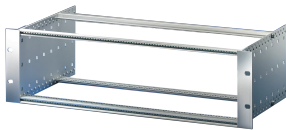

EuropacPRO 19" Subrack Kit for Backplane, Heavy, Retrofit Shielding, 6 U, 355 mm

CATALOG NUMBER

24563-464

Rear horizontal rail for backplane mounting with insulation strip

CERTIFICATIONS

FEATURES

Horizontal rail type "Heavy"

Installed load up to 15 kg

Version without front handles

Supplied as space-saving flat-pack

PRODUCT ATTRIBUTES

Rack Height: 6U

Depth: 355mm

Package Quantity: 1

For Mounting: Backplane

Board Depth: 160mm; 220mm; 280mm; 340mm

EMC Gasket Type: Textile

Shock and Vibration Tolerance: 5g (force)

Handle Included: No

Mounting: Rack

Complies With: IEC 60297-3-103

EMC Shielding: No

Finish: Anodized; Passivated

Material: Aluminum

Product Type: Subrack/Chassis

Rack Width: 84HP

Static Load: 15kg

Net Weight: 2.43kg

ADDITIONAL PRODUCT DETAILS

Individual configuration: broad range of variants in height, width and depth; guide rails for a wide variety of applications; interior options; accessories and mounting material.