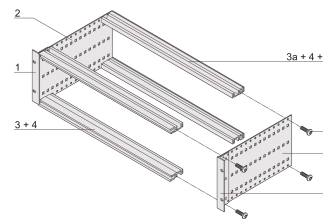

EuropacPRO 19" Subrack Kit for Backplane, Heavy, Retrofit Shielding, 6 U, 355 mm

CATALOG NUMBER

24563-464

Rear horizontal rail for backplane mounting with insulation strip

CERTIFICATIONS

FEATURES

Horizontal rail type "Heavy"

Shock and Vibration resistance up to 5 g

IP 20, in accordance with IEC 60529

Shock and vibration tested to the German "Bahn" standards BN 411002, BN 411003

Internal and external dimensions in accordance with: IEC 60297-3-100, -101, IEEE 1101.1