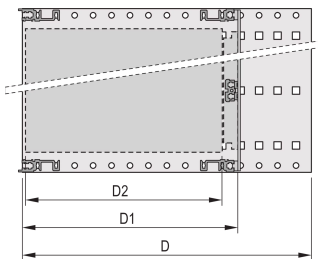

EuropacPRO 19" Subrack Kit for Backplane, Heavy, Retrofit Shielding, 6 U, 355 mm

CATALOG NUMBER

24563-464

Rear horizontal rail for backplane mounting with insulation strip

CERTIFICATIONS

FEATURES

Horizontal rail type "Heavy"

Shock and Vibration resistance up to 5 g

IP 20, in accordance with IEC 60529

Shock and vibration tested to the German "Bahn" standards BN 411002, BN 411003

Internal and external dimensions in accordance with: IEC 60297-3-100, -101, IEEE 1101.1