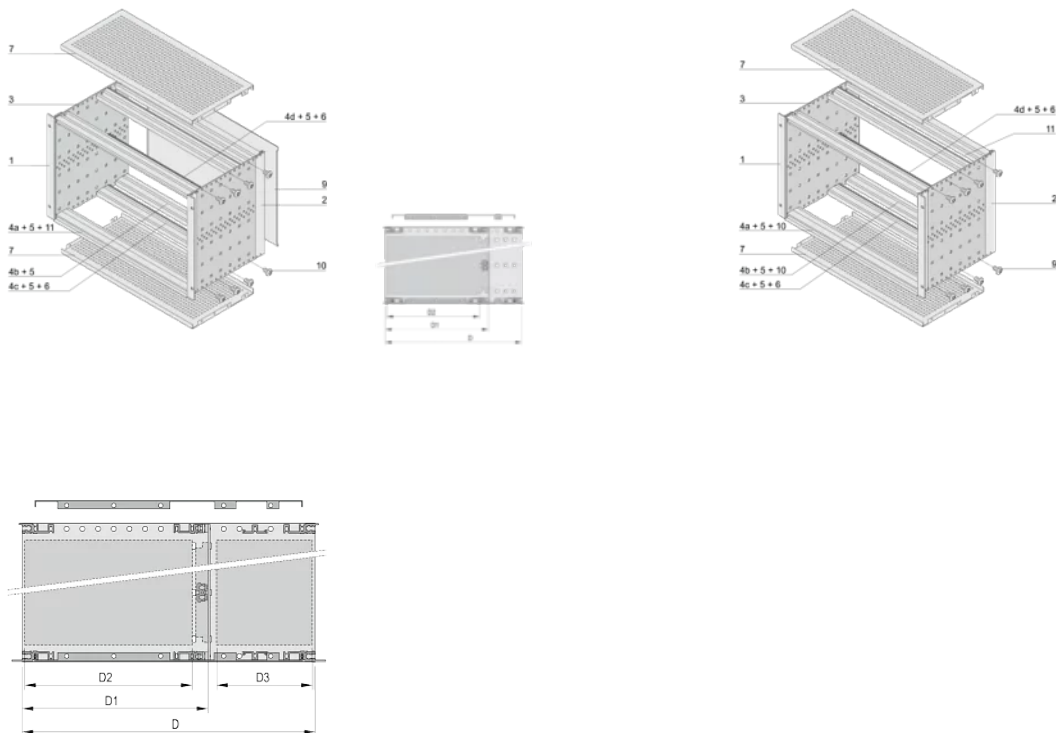

DIAGRAMS

WARNING

nVent products shall be installed and used only as indicated in nVent's product instruction sheets and training materials. Instruction sheets are available at www.nvent.com and from your nVent customer service representative. Improper installation, misuse, misapplication or other failure to completely follow nVent's instructions and warnings may cause product malfunction, property damage, serious bodily injury and death and/or void your warranty.

North America

All locations
+1.763.422.2661
Chat with us:
nvent.com/schroff

Europe

Straubenhardt, Germany
+49.7082.794.0
Betschdorf, France
+33.3.88.90.64.90
Warsaw, Poland
+48.22.209.98.35
Assago, Italy
+39.02.932.7141
Chat with us:
nvent.com/schroff

Asia

Shanghai, China
+86.21.2412.6943
Qingdao, China
+86.532.8771.6101
Singapore
+65.6768.5800
Shin-Yokohama, Japan
+81.45.476.0271
Chat with us:
nvent.com/schroff

Middle East & India

Dubai, United Arab Emirates
+971.4.378.1700
Bangalore, India
+91.80.6715.2001
Istanbul, Turkey
+90.216.250.7374
Chat with us:
nvent.com/schroff

Our powerful portfolio of brands:

CADDY ERICO HOFFMAN ILSCO SCHROFF TRACHTE