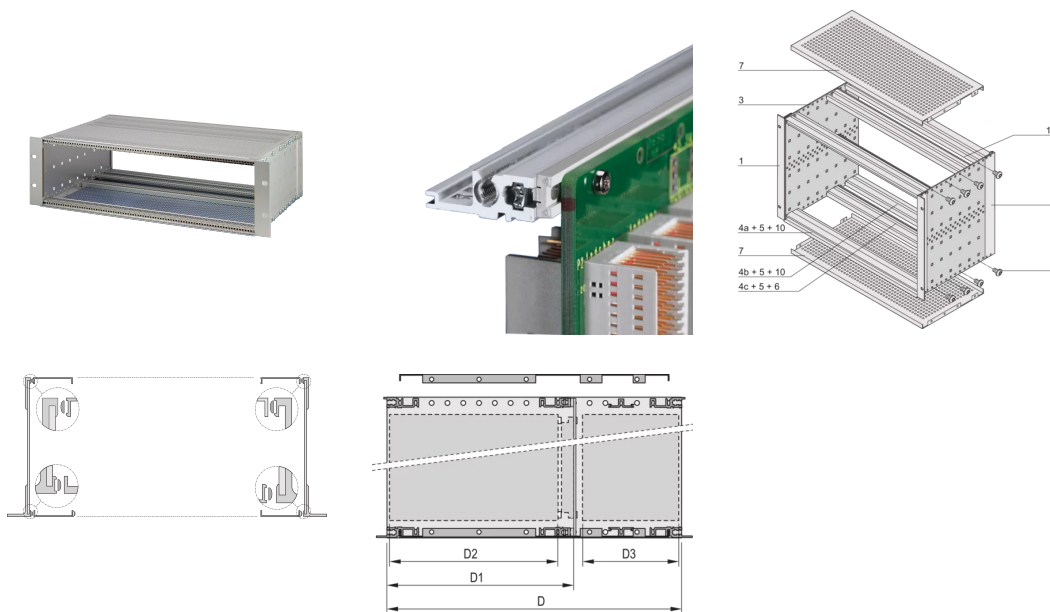

EuropacPRO 19" Subrack Kit for Backplane, Shielded, CompactPCI, 6 U, 275 mm

CATALOG NUMBER

24563-457

EMC Shielded subrack for backplane mounting, for CPCI application.

CERTIFICATIONS

FEATURES

Subrack with side panel type F ("flexible") for CompactPCI plug-in units with high insertion and withdrawal forces

Aluminum construction

Rear horizontal rail for backplane mounting with insulation strip

Internal and external dimensions in accordance with: IEC 60297-3-100, -101, -102, -103, -104, IEEE 1101.1, IEEE 1101.10/11

Supplied as space-saving flat-pack

IP 20, in accordance with IEC 60529

Horizontal rail type "Heavy"

PRODUCT ATTRIBUTES

Rack Height: 6U

Depth (D): 275mm

Rear I/O: Yes

Package Quantity: 1

For Mounting: Backplane

Board Depth: 80mm; 160mm

EMC Gasket Type: Textile

Handle Included: No

Mounting: Rack

Complies With: IEC 60297-3-103; IEEE 1101.10; IEEE 1101.11

EMC Shielding: Yes

Finish: Anodized; Passivated