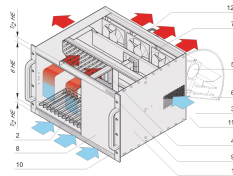

VMEbus System, 7 U, 12 Slot, for Transition Modules, Open Frame PSU

CATALOG NUMBER

20836-716

VME system for 12 VME boards 6 U, 160 mm. The power for the system is supplied by an open frame power supply. A fan control module monitors the fans, the temperature and voltage.