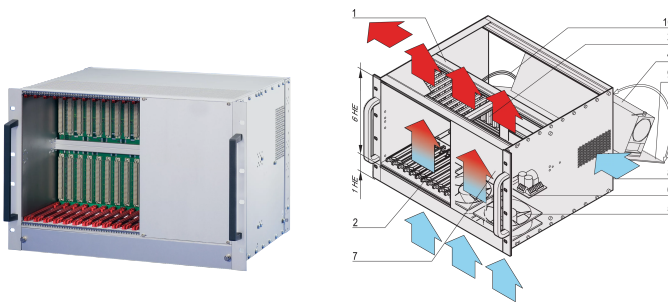

VMEbus System, 7 U, 12 Slot, Open Frame PSU

CATALOG NUMBER

20836-715

VME system for 12 VME boards 6 U, 160 mm. The power for the system is supplied by an open frame power supply. A fan control module monitors the fans, the temperature and voltage.

CERTIFICATIONS

FEATURES

System in accordance with IEC 60297-3-101, -102, -103; IEEE 1101.1, 1101.10/11; Backplane conforms to VITA 1.1-1994

PSU, open frame, 444 W (400 W at < 180 VAC)

Backplane VME 12 slot, 6 U, J1/J2 monolithic in accordance with VITA 1-1994

Heat dissipation by 1 fans (fan tray), cooling bottom to top; temperature-controlled with fan control module (FCM)

Display module for DC operating voltages, fan and temperature alarm

PRODUCT ATTRIBUTES

Product Type: System

Number of Slots: 12

Type: 19" Rack Mount

Backplane Type: 6 U VME64

Data Transfer: VME64; VME2eSST

Power per Slot: 30W

Input Voltage AC: 100 – 240V

Airflow Direction: Bottom to Top

Rack Height: 7U