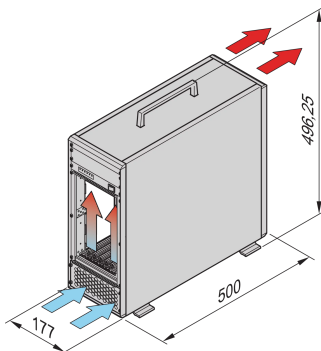

VME64x System, Tower, 4 U, Open Frame PSU

CATALOG NUMBER

10836-050

VME64 tower system for 7 VME64x boards 6 U, 160 mm. The power for the system is supplied by a open frame power supply. A fan control module monitors the fans, the temperature and voltage.