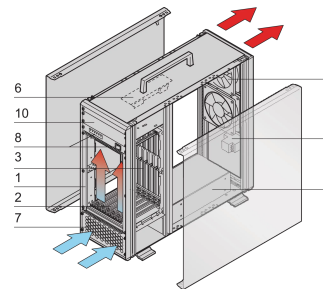

VME64x System, Tower, 4 U, Open Frame PSU

CATALOG NUMBER

10836-050

VME64 tower system for 7 VME64x boards 6 U, 160 mm. The power for the system is supplied by a open frame power supply. A fan control module monitors the fans, the temperature and voltage.