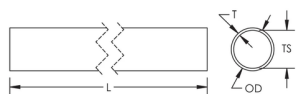

Catalog Number	Material	Product	Thread Size(TS)	Length(L)	Thickness(T)	Outer Diameter(OD)	Hardware Included	Unit Weight
SIM40C3	Stainless Steel 304L (EN 1.4306)	Lower Mast Section		3,000 mm	2.50 mm	40 mm	Yes	6.050 kg
SIM40C2316	Stainless Steel 316L (EN 1.4404)	Lower Mast Section		2,000 mm	3.55 mm	42.4 mm	Yes	6.930 kg
SIM40C3316	Stainless Steel 316L (EN 1.4404)	Lower Mast Section		3,000 mm	3.55 mm	42.4 mm	Yes	10.400 kg

DIAGRAMS

WARNING

nVent products shall be installed and used only as indicated in nVent's product instruction sheets and training materials. Instruction sheets are available at www.nvent.com and from your nVent customer service representative. Improper installation, misuse, misapplication or other failure to completely follow nVent's instructions and warnings may cause product malfunction, property damage, serious bodily injury and death and/or void your warranty.

North America

+1.800.753.9221
Option 1 – Customer Care
Option 2 – Technical Support

Europe

Netherlands:
+31 800-0200135
France:
+33 800 901 793

Europe

Germany:
800 1890272
Other Countries:
+31 13 5835404