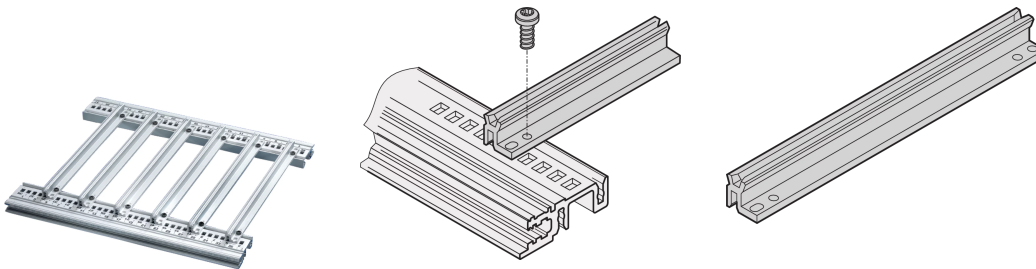

Guide Rail Accessory Type for Heavy PCBs, Extra Strong, Aluminum, 220 mm, 2.5 mm Groove Width, Silver

CATALOG NUMBER

34564-882

This reinforced guide rail for heavy PCBs of the type accessory, forms a reliable interface between the subrack mechanics and the sub-assemblies. The guide rails can additionally be bolted to the horizontal

CERTIFICATIONS

FEATURES

For especially heavy PCBs, plug-in units or frame type plug-in units

Mounting, for bolting to type H (heavy) and type R (rugged) horizontal rails only

Aluminium profile

PRODUCT ATTRIBUTES

Package Quantity: 1

Board Depth: 220mm

Groove Width: 2.5

Color: Silver

Finish: Anodized

Material: Aluminum

Product Family: EuropacPRO; RatiopacPRO; RatiopacPRO AIR; CompacPRO; PropacPRO; MultipacPRO; Inpac

Product Type: Guide Rail