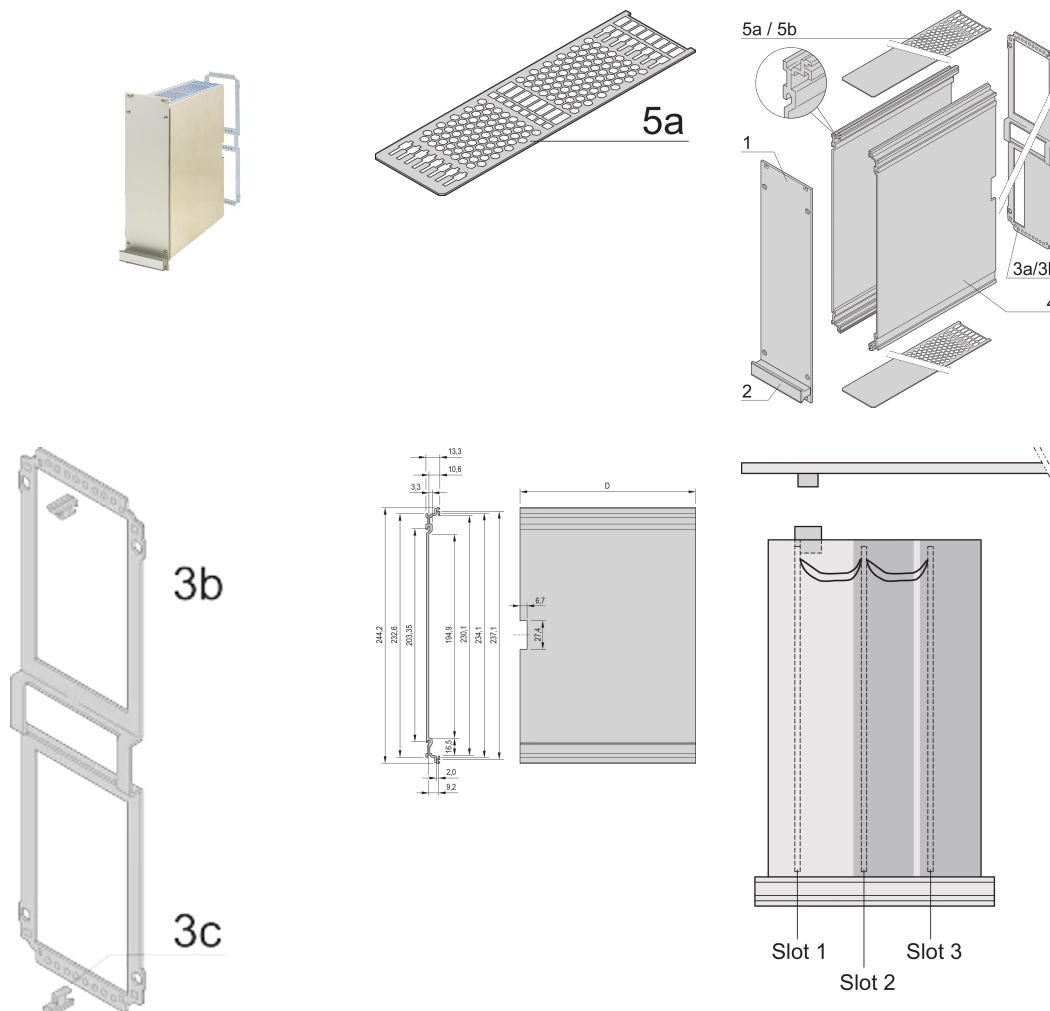

# Frame Type Plug-In Unit PRO Kit, Unshielded, Perforated, Multiple Connectors, 6 U, 28 HP, 167 mm

CATALOG NUMBER

**24812-828**

Frame type plug-in unit, non-shielded, perforated top / bottom cover, rear panel with cutout for more connectors.

## FEATURES

---

Cover plate with perforation, for guide rails (airflow approx. 60 %)

Extruded side panels right and left, with grooves for insertion of a printed circuit board (standard board position is on the left only)

Rear panel with cut-outs for multiple connectors

## PRODUCT ATTRIBUTES

---

Rack Height: 6U

Rack Width: 28HP

Depth (D): 167mm

Handle Type: Trapezoid

Package Quantity: 1

Rear Panel Type: Multiple Connector Cut-Out