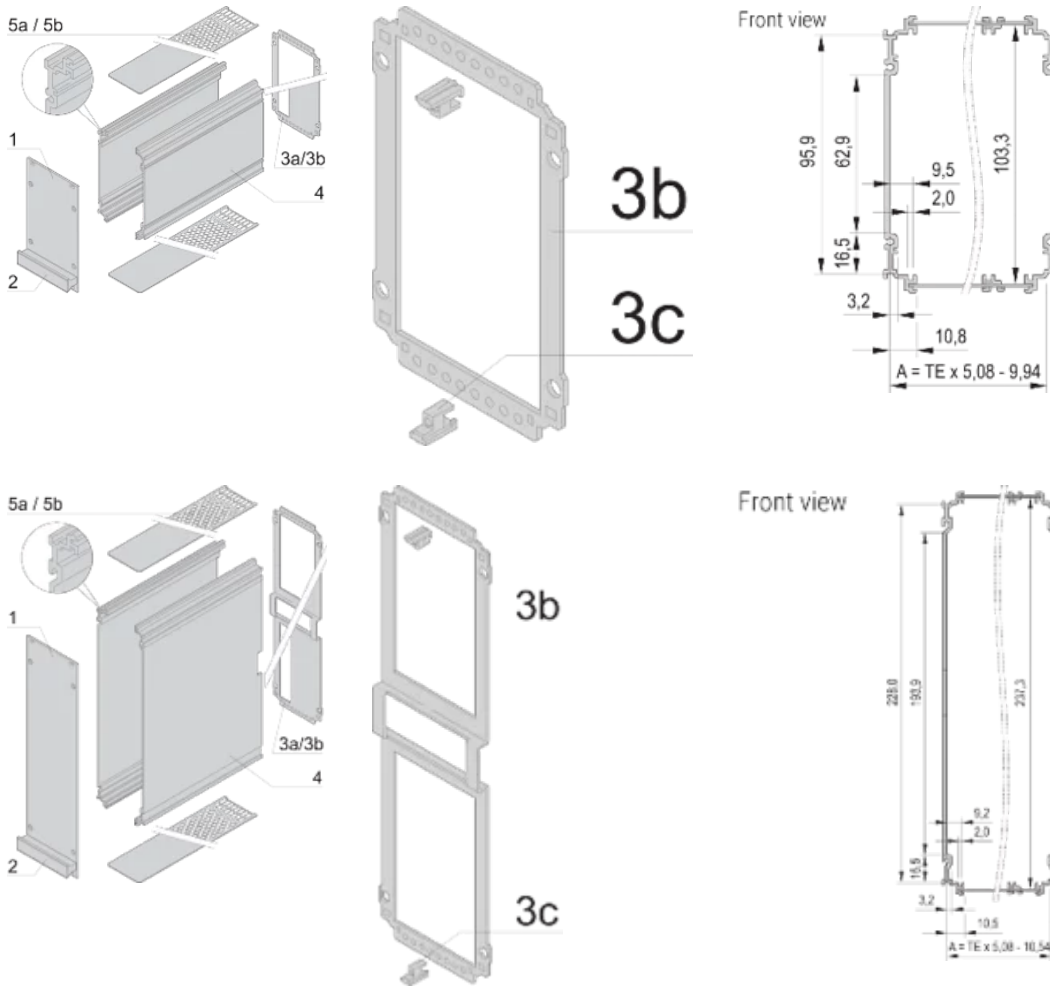

DIAGRAMS

WARNING

nVent products shall be installed and used only as indicated in nVent's product instruction sheets and training materials. Instruction sheets are available at www.nvent.com and from your nVent customer service representative. Improper installation, misuse, misapplication or other failure to completely follow nVent's instructions and warnings may cause

North America

All locations
+1.763.422.2661
Chat with us:
nvent.com/schroff

Europe

Straubenhardt, Germany
+49.7082.794.0
Betschdorf, France
+33.3.88.90.64.90
Warsaw, Poland
+48.22.209.98.35
Assago, Italy
+39.02.932.7141
Chat with us:
nvent.com/schroff

Asia

Shanghai, China
+86.21.2412.6943
Qingdao, China
+86.532.8771.6101
Singapore
+65.6768.5800
Shin-Yokohama, Japan
+81.45.476.0271
Chat with us:
nvent.com/schroff

Middle East & India

Dubai, United Arab Emirates
+971.4.378.1700
Bangalore, India
+91.80.6715.2001
Istanbul, Turkey
+90.216.250.7374
Chat with us:
nvent.com/schroff

Our powerful portfolio of brands:

CADDY ERICO HOFFMAN ILSCO SCHROFF TRACHTE