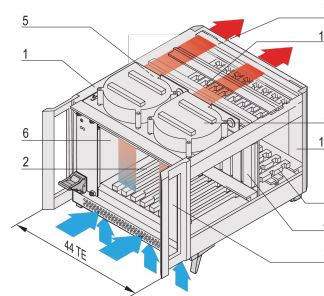

CPCI PlusIO System, Desktop, 4 U, 8 Slot, 44 HP

CATALOG NUMBER

24579-605

CompactPCI PlusIO Desktop Chassis with vertical Card Cage for one CPCI PlusIO System Controller, 4 CompactPCI and 3 CompactPCI Serial Peripheral Boards.

CERTIFICATIONS

FEATURES

In accordance with IEC 60297-3-101, -102, -103; IEEE 1101.1, 1101.10/11; backplane in accordance with PICMG 2.0 rev. 3.0 and PICMG 2.30 rev. 1.0

System with vertical card cage. Board format Front: 3 U, 160 mm deep; Rear I/O: 3 U, 80 mm deep

Backplane 4 slot, 3 U, 32 bit, CompactPCI; 4 slot, 3 U, CompactPCI PlusIO

Heat dissipation by two radial fans, airflow front to rear

19"-compatible PSU, 250 W, 3 U, 8 HP

PRODUCT ATTRIBUTES

Product Type: System

Number of Slots: 8

Type: Desktop

Backplane Type: 3 U, 4 Slot CompactPCI and 4 Slot CompactPCI Serial

Data Transfer: 32-bit PCI Bus; PCIe Gen2

Power per Slot: 30W

Input Voltage AC: 100 – 240V

Airflow Direction: Front to Rear