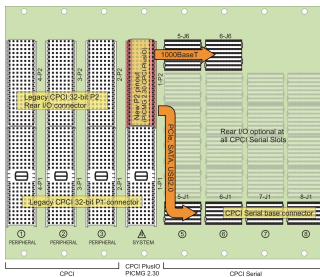

CPCI PlusIO System, Desktop, 4 U, 8 Slot, 44 HP

CATALOG NUMBER

24579-605

CompactPCI PlusIO Desktop Chassis with vertical Card Cage for one CPCI PlusIO System Controller, 4 CompactPCI and 3 CompactPCI Serial Peripheral Boards.

CERTIFICATIONS

FEATURES

In accordance with IEC 60297-3-101, -102, -103; IEEE 1101.1, 1101.10/11; backplane in accordance with PICMG 2.0 rev. 3.0 and PICMG 2.30 rev. 1.0

System with vertical card cage. Board format Front: 3 U, 160 mm deep; Rear I/O: 3 U, 80 mm deep

Number of Slots: 8

Type: Desktop

Backplane Type: 3 U, 4 Slot CompactPCI and 4 Slot CompactPCI Serial

Data Transfer: 32-bit PCI Bus; PCIe Gen2

Power per Slot: 30W

Input Voltage AC: 100 – 240V

Airflow Direction: Front to Rear