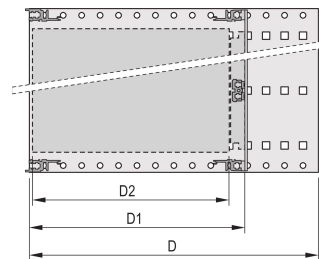

EuropacPRO 19" Subrack Kit for Backplane, Light, Unshielded, 3 U, 235 mm

CATALOG NUMBER

24564-132

Non-EMC shielded subrack for backplane mounting, light version.

CERTIFICATIONS

FEATURES

Subrack with side panel type L ("light") with integrated 19" support brackets

Horizontal rail type "light"

Aluminum construction

Rear horizontal rails for backplane mounting with insulation strip

Installed load up to 7.5 kg