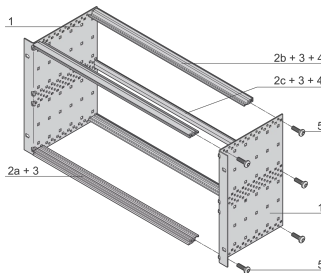

EuropacPRO 19" Subrack Kit for Backplane, Light, Unshielded, 3 U, 235 mm

CATALOG NUMBER

24564-132

Non-EMC shielded subrack for backplane mounting, light version.

CERTIFICATIONS

FEATURES

Subrack with side panel type L ("light") with integrated 19" support brackets

Horizontal rail type "light"

Aluminum construction

Rear horizontal rails for backplane mounting with insulation strip

Installed load up to 7.5 kg

Supplied as space-saving flat-pack

Internal and external dimensions in accordance with: IEC 60297-3-100, -101, IEEE 1101.1

Modifications such as cutouts, different finishes or dimensions available

PRODUCT ATTRIBUTES

Rack Height: 3U

Depth: 235mm

Package Quantity: 1

For Mounting: Backplane

Board Depth: 160mm; 220mm

Handle Included: No