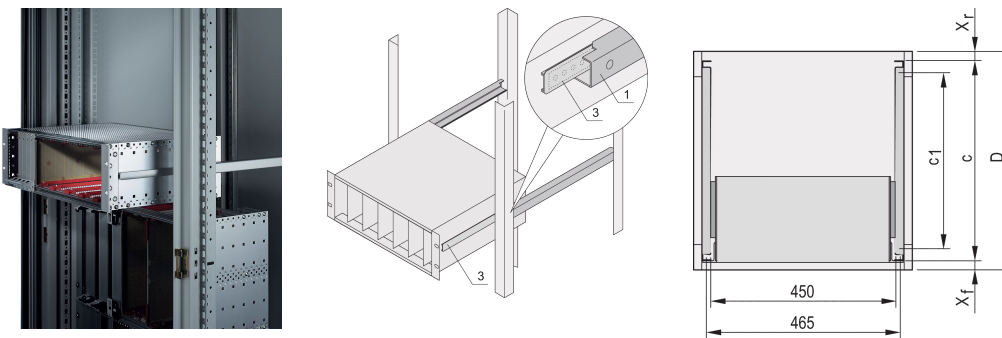

Telescopic Slides C-Profile for Cabinet for Fitting Eurorack, 900 mm

CATALOG NUMBER

24562-452

Telescopic slides with guiding profile for fitting in cabinets with 25 kg load capacity.

CERTIFICATIONS

FEATURES

For mounting 84 HP wide subracks in the 19" plane

Loading capacity: 25 kg per pair

The guiding profile (1) is matched to the fixing dimension in the cabinet (it is bolted to the 19" profile of the cabinet); the adaptor Rail (3) is matched to the depth and fixing dimension on the subrack (it is inserted into the guiding profile like a telescopic slide)

PRODUCT ATTRIBUTES

Product Family: Eurorack

Depth: 900mm

Package Quantity: 2

Finish: Anodized

Material: Aluminum

Product Type: Telescopic Slide

Type: C Profile

Net Weight: 0.74kg

ADDITIONAL PRODUCT DETAILS

No protection against extraction, no stop at full extension.

The reinforcement Rail and the C-Rails have been tested in accordance with the Russian atomic energy authority GAN standards.