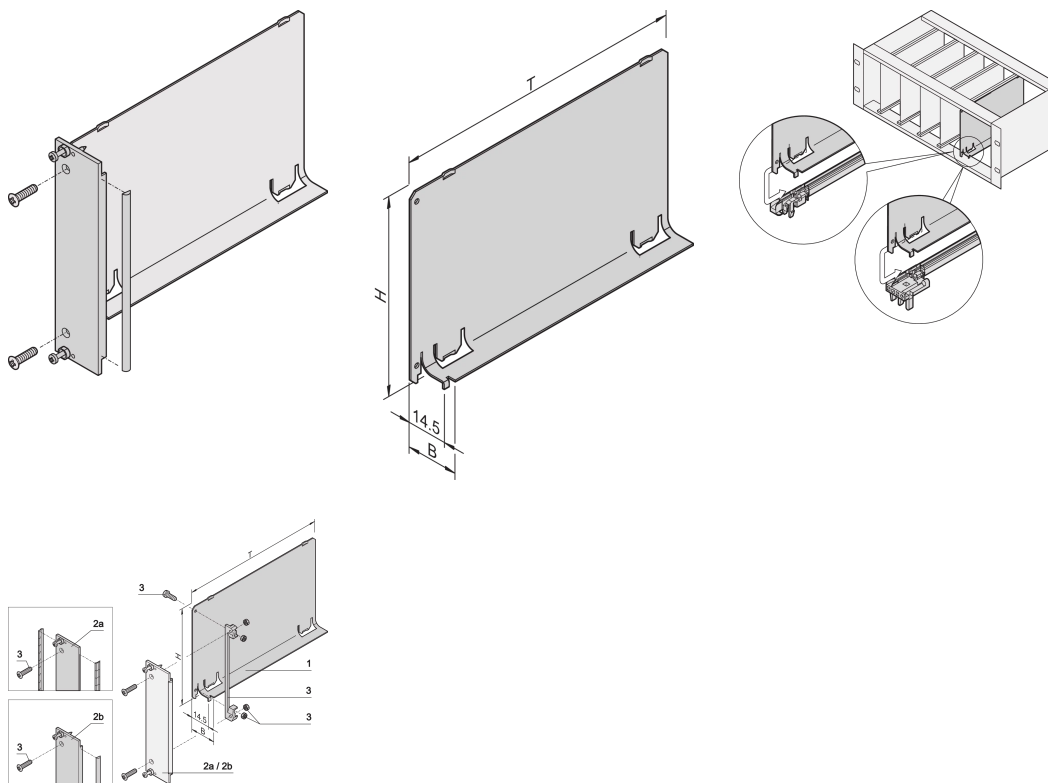

## CATALOG NUMBER

**20848-737**

The air baffle with U-shaped front panel covers an empty slot to eliminate an air flow exit. The U-shaped front panel accepts a textile EMC gasket.