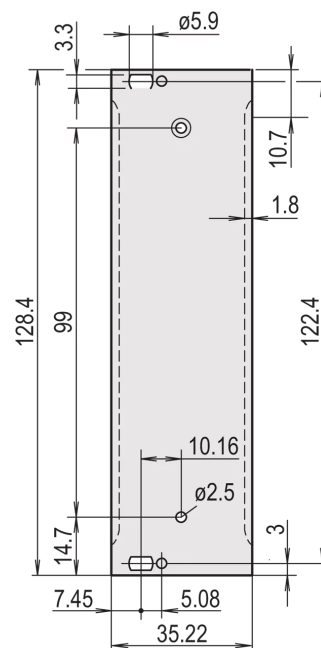

HF Frame Type Plug-In Unit Front Panel, Refrofit Shielding With Steel Gasket, 3 U, 7 HP

CATALOG NUMBER

20838-093

Al, 2.5 mm, front anodized, rear conductive, with lateral slots for EMC stainless steel gasket. (please order separately), pressed-in alignment pin; trapezium shaped handle, gray, PPE, UL 94 V-1.

CERTIFICATIONS

FEATURES

Al, 2.5 mm, front anodized, rear conductive, with lateral slots for EMC stainless steel gasket (please order separately), pressed-in alignment pin; trapezium shaped handle, gray, PPE, UL 94 V-1

Front Panel with handle to bolt onto HF plug-in unit

PRODUCT ATTRIBUTES

Rack Width: 7HP

Package Quantity: 1

Finish: Anodized; Passivated

Material: Aluminum

Product Type: Side Panel

Rack Height: 3U

Type: Front Panel

Net Weight: 0.04kg

ADDITIONAL PRODUCT DETAILS

Please take into consideration that deliveries may be carried out in the stated SPQs (SPQ, e.g. 5 pieces, 10 pieces, 50 pieces, etc.). Differing order quantities (e.g. 2 pieces) may be changed to the next possible delivery quantity = Standard Pack Quantity.