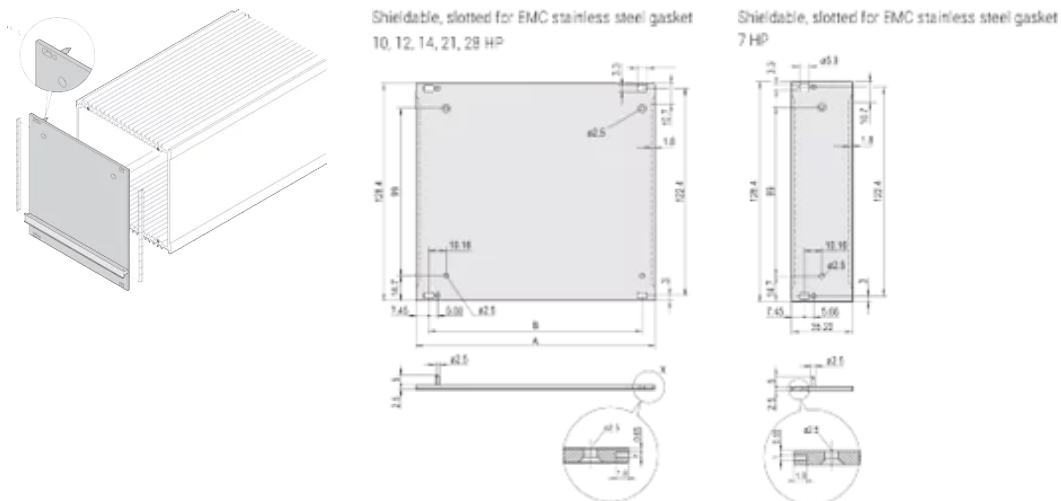

CERTIFICATIONS

FEATURES

Al, 2.5 mm, front anodized, rear conductive, with lateral slots for EMC stainless steel gasket (please order separately), pressed-in alignment pin; trapezium shaped handle, gray, PPE, UL 94 V-1

Front Panel with handle to bolt onto HF plug-in unit

PRODUCT ATTRIBUTES

Rack Width: 7HP

Package Quantity: 1

Finish: Anodized; Passivated

Material: Aluminum

Product Type: Side Panel

Rack Height: 3U

Type: Front Panel

Net Weight: 0.04kg

ADDITIONAL PRODUCT DETAILS

Please take into consideration that deliveries may be carried out in the stated SPQs (SPQ, e.g. 5 pieces, 10 pieces, 50 pieces, etc.). Differing order quantities (e.g. 2 pieces) may be changed to the next possible delivery quantity = Standard Pack Quantity.

DIAGRAMS