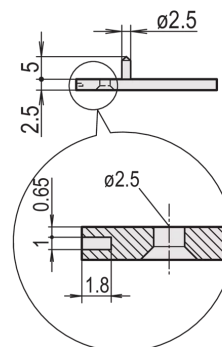

HF Frame Type Plug-In Unit Front Panel, Refrofit Shielding With Steel Gasket, 3 U, 7 HP

CATALOG NUMBER

20838-093

Al, 2.5 mm, front anodized, rear conductive, with lateral slots for EMC stainless steel gasket. (please order separately), pressed-in alignment pin; trapezium shaped handle, gray, PPE, UL 94 V-1.

CERTIFICATIONS

FEATURES

Al, 2.5 mm, front anodized, rear conductive, with lateral slots for EMC stainless steel gasket (please order separately), pressed-in alignment pin; trapezium shaped handle, gray, PPE, UL 94 V-1

Front Panel with handle to bolt onto HF plug-in unit

PRODUCT ATTRIBUTES

Rack Width: 7HP

Package Quantity: 1

Finish: Anodized; Passivated

Material: Aluminum

Product Type: Side Panel

Rack Height: 3U