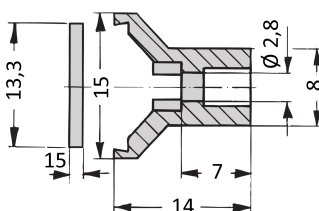

HF Frame Type Plug-In Unit Front Panel, Refrofit Shielding With Steel Gasket, 3 U, 7 HP

CATALOG NUMBER

20838-093

Al, 2.5 mm, front anodized, rear conductive, with lateral slots for EMC stainless steel gasket. (please order separately), pressed-in alignment pin; trapezium shaped handle, gray, PPE, UL 94 V-1.

CERTIFICATIONS

FEATURES

Al, 2.5 mm, front anodized, rear conductive, with lateral slots for EMC stainless steel gasket (please order separately), pressed-in alignment pin; trapezium shaped handle, gray, PPE, UL 94 V-1

Front Panel with handle to bolt onto HF plug-in unit

PRODUCT ATTRIBUTES

Rack Width: 7HP

Package Quantity: 1

Finish: Anodized; Passivated

Material: Aluminum

Product Type: Side Panel

Rack Height: 3U