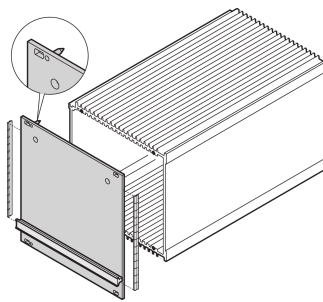

HF Frame Type Plug-In Unit Front Panel, Refrofit Shielding With Steel Gasket, 3 U, 7 HP

CATALOG NUMBER

20838-093

Al, 2.5 mm, front anodized, rear conductive, with lateral slots for EMC stainless steel gasket. (please order separately), pressed-in alignment pin; trapezium shaped handle, gray, PPE, UL 94 V-1.

CERTIFICATIONS

FEATURES

Al, 2.5 mm, front anodized, rear conductive, with lateral slots for EMC stainless steel gasket (please order separately), pressed-in alignment pin; trapezium shaped handle, gray, PPE, UL 94 V-1

Front Panel with handle to bolt onto HF plug-in unit

PRODUCT ATTRIBUTES

Rack Width: 7HP

Package Quantity: 1

Finish: Anodized; Passivated

Material: Aluminum

Product Type: Side Panel

Rack Height: 3U