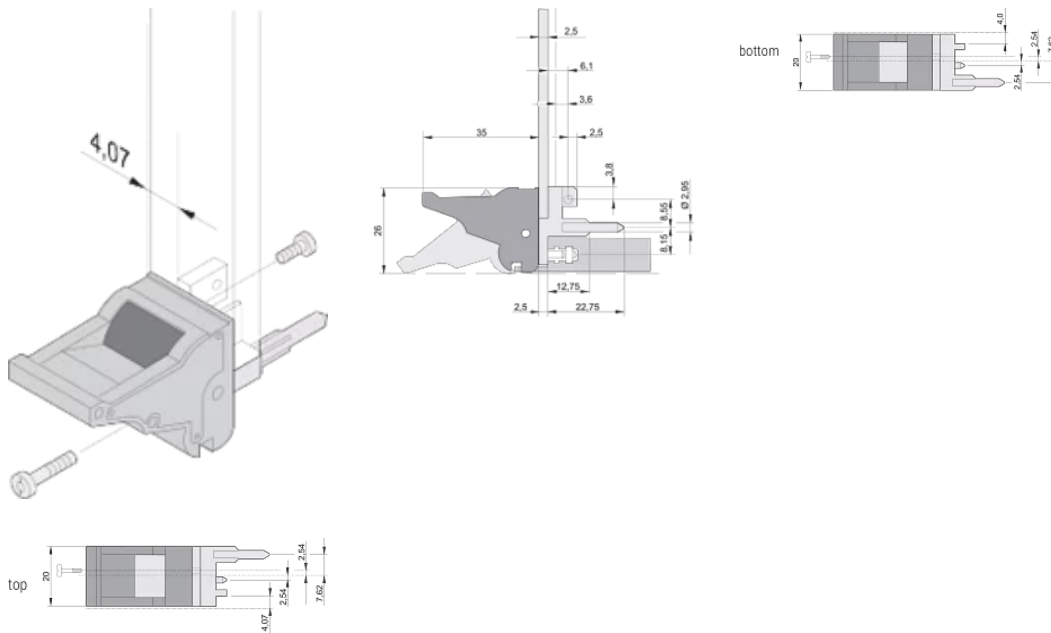

Handle Type: IEL; Top Front; Bottom Rear I/O

Flammability Rating: UL@ 94V-0

Color: Grey

Complies With: EN 45545-2

Material: Polycarbonate

Product Type: Handle

Type: Inserter/Extractor, Standard

Works With: Front Panels

Gross Weight: 0.245kg

ADDITIONAL PRODUCT DETAILS

Please order Coding pegs and Microswitch separately.

DIAGRAMS

WARNING

nVent products shall be installed and used only as indicated in nVent's product instruction sheets and training materials. Instruction sheets are available at www.nvent.com and from your nVent customer service representative. Improper installation, misuse, misapplication or other failure to completely follow nVent's instructions and warnings may cause product malfunction, property damage, serious bodily injury and death and/or void your warranty.