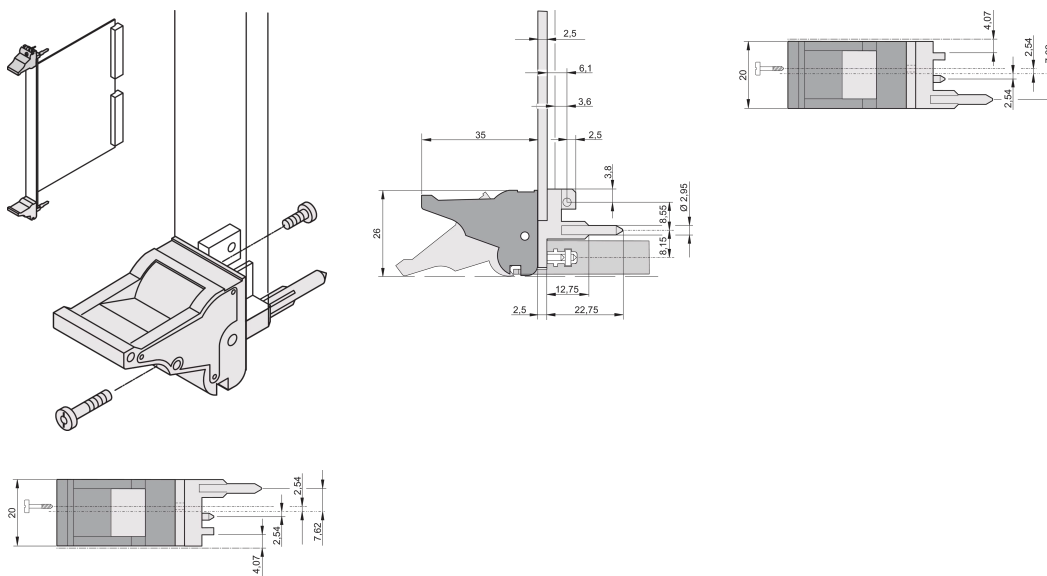

Insertor/Extractor Handle Type IEL, Grey Lever, Black Button, Top, 10 Pieces

CATALOG NUMBER

20817-622

The inserter/extractor handle, type IEL in accordance with IEEE 1101.10. Two of these handles can overcome a single lever force of 700 N (per pair).

CERTIFICATIONS

FEATURES

Suitable for insertion and extraction forces up to 700 N (per pair)

In accordance with IEEE 1101.10 and IEC 60297-3-102

A microswitch can be mounted

PRODUCT ATTRIBUTES

Package Quantity: 10

Handle Type: IEL; Top Front; Bottom Rear I/O

Flammability Rating: UL@ 94V-0

Color: Grey

Complies With: EN 45545-2

Material: Polycarbonate

Product Type: Handle

Type: Inserter/Extractor, Standard

Works With: Front Panels