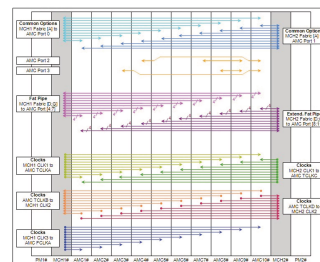

MTCA.0 System for 10 Single Full-Size AMC Modules, 3 U, 84 HP

CATALOG NUMBER

11850-011

The double AMC card cage on the right hand side can hold either 4 Double Full-size AMCs or, with the optional splitting kit, 8 Single Full-size AMCs.

CERTIFICATIONS

FEATURES

In accordance with PICMG MTCA.0 R1.0 specification

3 U, 19" subrack system for 10 Single Full-Size AdvancedMC modules, 2 Single Full-Size MCHs and 2 power modules with width up to 12 HP