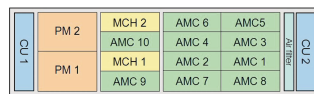

MTCA.0 System for 10 Single Full-Size AMC Modules, 3 U, 84 HP

CATALOG NUMBER

11850-011

The double AMC card cage on the right hand side can hold either 4 Double Full-size AMCs or, with the optional splitting kit, 8 Single Full-size AMCs.

CERTIFICATIONS

FEATURES

In accordance with PICMG MTCA.0 R1.0 specification

3 U, 19" subrack system for 10 Single Full-Size AdvancedMC modules, 2 Single Full-Size MCHs and 2 power modules with width up to 12 HP