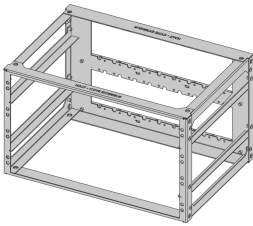

On Board Rack 6 U, 84 HP

CATALOG NUMBER

10170-012

Suitable for ongoing vibrations, shock, high temperatures, and high humidity.

CERTIFICATIONS

FEATURES

For mobile railway applications

Suitable for ongoing vibrations, shock, high temperatures, and high humidity

Suitable for 1, 2, or 3 U SNCF subracks (NF F61-005, CF 60-002)

Rear side is equipped for standard connectors; crossbar can be custom-coded for the SNCF coding pins

Crossbar with integrated cable channel

Several racks can be stacked or fitted in rows

Produced using a welding process, certified to EN 15085 (CL2)

Stainless Steel welds passivated to prevent corrosion

PRODUCT ATTRIBUTES

Product Family: On Board Rack

Rack Height: 6U

Height: 290mm

Rack Width: 84HP

Width: 496.4mm

Package Quantity: 1

Complies With: SNCF NFF 61005; SNCF NFF 60002

Depth: 341.8mm

Frame Material: Steel