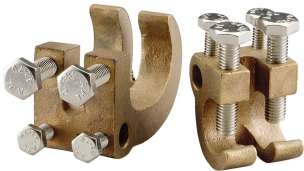

# Rebar Grounding Clamp, Heavy Duty

## FEATURES

Provides two connection points to concrete encased electrodes (rebar) for states where the Authority Having Jurisdiction (AHJ) requires it

Meets 2005 NEC® standard requirement for bonding to rebar into the grounding system

Suitable for direct burial applications

Has high-strength bronze alloy construction

Easy to install