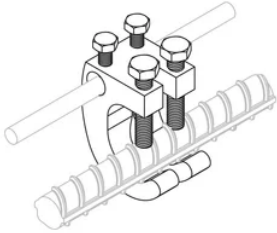

CatalogNumber	Article Number	Conductor Size	Rebar Size, Metric	Rebar Size, US	Rebar Size, Canada	Certifications
RC100	710335	#8 Solid - 4/0 Stranded, 10 mm² Stranded - 100 mm² Stranded	18 - 36 mm	#6 - #11	20M - 35M	UL, cUL

DIAGRAMS

WARNING

nVent products shall be installed and used only as indicated in nVent's product instruction sheets and training materials. Instruction sheets are available at www.nvent.com and from your nVent customer service representative. Improper installation, misuse, misapplication or other failure to completely follow nVent's instructions and warnings may cause product malfunction, property damage, serious bodily injury and death and/or void your warranty.

⚠ WARNING: This product can expose you to chemicals including lead, which is known to the State of California to cause cancer and birth defects or other reproductive harm. For more information go to www.P65Warnings.ca.gov.

North America

+1.800.753.9221
Option 1 – Customer Care
Option 2 – Technical Support

Europe

Netherlands:
+31 800-0200135
France:
+33 800 901 793

Europe

Germany:
800 1890272
Other Countries:
+31 13 5835404

APAC

Shanghai:
+ 86 21 2412 1618/19
Sydney:
+61 2 9751 8500

Our powerful portfolio of brands:

CADDY ERICO HOFFMAN ILSCO SCHROFF TRACHTE