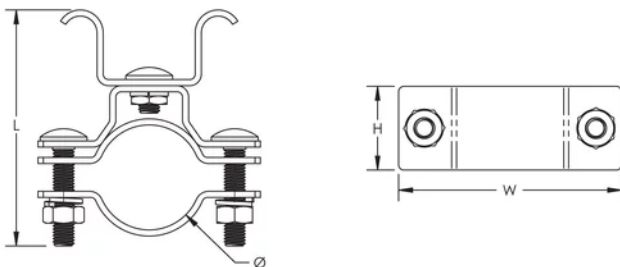

DIAGRAMS

WARNING

nVent products shall be installed and used only as indicated in nVent's product instruction sheets and training materials. Instruction sheets are available at www.nvent.com and from your nVent customer service representative. Improper