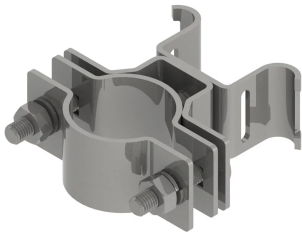

ISO_nV Mast Strap Bracket

FEATURES

Secures masts to round objects such as masts, pipes and columns

For use with ISO_nV Strap Clamp and ISO_nV Strap

Flared leg design provides a secure fit, locking each leg in place

SPECIFICATIONS

Table 1/1

| Catalog Number | Material | Diameter (Ø) | Length (L) | Width (W) | Height (H) |
|----------------|------------------------------------|--------------|------------|-----------|------------|
| ISONVSTRAPBKT | Stainless Steel 304 (EN 1.4301) | 40 - 50 mm | 112mm | 106 mm | 40 mm |