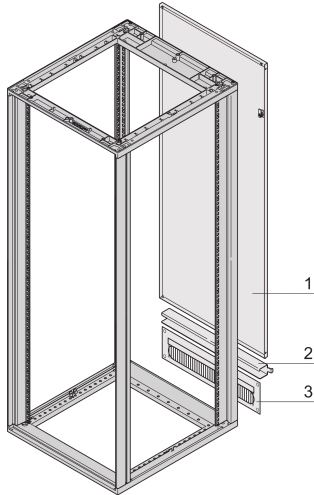

Novastar Rear Panel With Cable Ducting

Novastar Rear Panel with 3 U or 4 U cable ducting for improved cable management.

CERTIFICATIONS

FEATURES

Cable ducting and door hinge bracket

Cable ducting can be fitted at top or bottom

2 twist-locking catches (Torx T30, with 1/4 turn)

Incl. grounding

St, 1 mm

3 U cable ducting for cabinet heights 16, 20, 38, 47 U; 4 U cable ducting for cabinet heights 25, 34, 43 U

SPECIFICATIONS

Product Type: Cabinet/Rack Panel

Table 1/2

Catalog Number	Rack Height	Height	Width	Color	Color Code	Material
----------------	-------------	--------	-------	-------	------------	----------

25230-426	12U	555mm	553mm	Black Grey	RAL 7021	Steel
25230-430	16U	733mm	553mm	Black Grey	RAL 7021	Steel
25230-434	20U	911mm	553mm	Black Grey	RAL 7021	Steel
25230-439	25U	1133mm	553mm	Black Grey	RAL 7021	Steel
25230-448	34U	1534mm	553mm	Black Grey	RAL 7021	Steel
25230-452	38U	1711mm	553mm	Black Grey	RAL 7021	Steel
25230-457	43U	1933mm	553mm	Black Grey	RAL 7021	Steel
25230-461	47U	2111mm	553mm	Black Grey	RAL 7021	Steel
26230-426	12U	555mm	553mm	Black Grey	RAL 7021	Steel
26230-430	16U	733mm	553mm	Light Grey	RAL 7035	Steel
26230-434	20U	911mm	553mm	Light Grey	RAL 7035	Steel
26230-439	25U	1133mm	553mm	Light Grey	RAL 7035	Steel
26230-448	34U	1534mm	553mm	Light Grey	RAL 7035	Steel
26230-452	38U	1711mm	553mm	Light Grey	RAL 7035	Steel
26230-457	43U	1933mm	553mm	Light Grey	RAL 7035	Steel
26230-461	47U	2111mm	553mm	Light Grey	RAL 7035	Steel
25230-443	29U	1345mm	553mm	Black Grey	RAL 7021	Steel
26230-443	29U	1345mm	553mm	Light Grey	RAL 7035	Steel