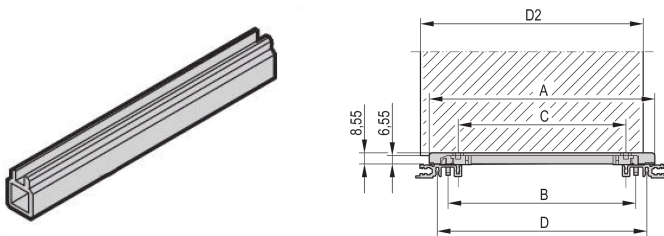

# Guide Rail Multi Piece, Mid-Piece, Plastic Extrusion, 280 mm, 2 mm Groove Width, Grey, 10 Pieces

## CATALOG NUMBER

**34564-893**

Guide rail mid-piece for individual multi-piece guide rails out of plastic or Aluminum extrusion. Suitable for Standard, Accessory, 4.4" PCB types and end pieces with coding.

## FEATURES

Middle profile for mounting guide rails for 2 mm groove width

2 plastic end pieces are required; these are pushed on to both ends of the middle profile

Guide rails can be clipped into horizontal rails (Al extrusion) or into 1.5 mm thick plates