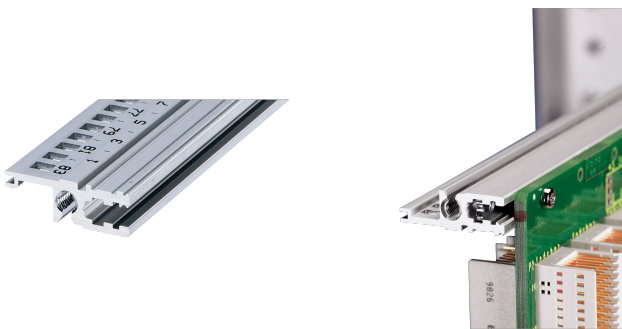

Horizontal Rail, Rear, Type L-VT, Light, 1000 mm

CATALOG NUMBER

34560-601

Combinations of horizontal rails and side panels

	Aluminum rail	Aluminum rail	Aluminum rail	Aluminum rail
Aluminum rail	-	+	+	+
Aluminum rail	+	+	+	+
Aluminum rail	+	+	-	-
Horizontal rail				
Side panel	Light 1.1	Medium 1.2	Heavy 1.3	Flagged 1.4

Legend: + = can be combined, - = combination not recommended

The horizontal rail, type VT enables the direct assembly of a backplane.

CERTIFICATIONS

FEATURES

For direct backplane mounting

Recessed installation for low mechanical demands (L-VT)

Mounting top and bottom

Aluminum extrusion, anodized finish, conductive contact surface

PRODUCT ATTRIBUTES

Rack Width: 195HP

Package Quantity: 1

Finish: Anodized

Length: 1000mm

Material: Aluminum

Product Family: EuropacPRO; RatiopacPRO; RatiopacPRO AIR; CompacPRO; PropacPRO

Product Type: Horizontal Rail

Type: Light, VT

Works With: Subracks; Cases

ADDITIONAL PRODUCT DETAILS

Delivery is in standard pack multiples. Pricing is per individual item.