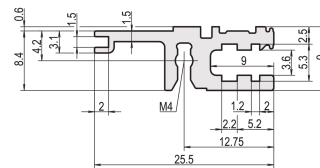

Horizontal Rail, Rear, Type L-VT, Light, 1000 mm

CATALOG NUMBER

34560-601

Combinations of horizontal rails and side panels

	Aluminum rail	Aluminum rail	Aluminum rail	Aluminum rail
Aluminum rail	-	+	+	+
Aluminum rail	+	+	+	+
Aluminum rail	+	+	-	-
Horizontal rail				
Side panel	Light 1.1	Medium 1.2	Heavy 1.3	Flagged 1.4

Legend: + = can be combined, - = combination not recommended

The horizontal rail, type VT enables the direct assembly of a backplane.

CERTIFICATIONS

FEATURES

For direct backplane mounting

Recessed installation for low mechanical demands (L-VT)

Mounting top and bottom

Aluminum extrusion, anodized finish, conductive contact surface

PRODUCT ATTRIBUTES

Rack Width: 195HP

Package Quantity: 1

Finish: Anodized

Length: 1000mm

Material: Aluminum