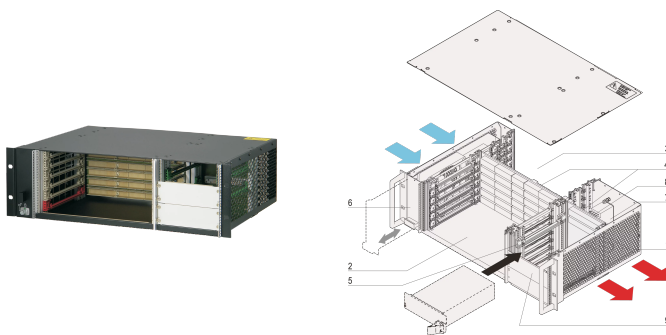

CPCI System for Pluggable PSU, Horizontal, 3 U, 6 Slot

CATALOG NUMBER

24579-080

3 U CompactPCI System with horizontal Card Cage for six 6 U Boards, six RTM Boards and one CompactPCI 3 U Pluggable Power Supply. Option to assemble up to three pluggable Power Supplies.

CERTIFICATIONS

FEATURES

In accordance with IEC 60297-3-101, -102, -103; IEEE 1101.1, 1101.10/11; backplane in accordance with PICMG 2.0 rev. 3.0

System with horizontal card cage. Board format Front: 6 U, 160 mm deep; Rear I/O: 6 U, 80 mm deep

Backplane (signal and power backplane in one unit) 6 slot, 6 U, 64 bit, System slot left, Power connector (2 x P 47)

Heat dissipation by hot-swap fan unit (airflow left to right)

Prepared for the assembly of a 19" CompactPCI power supply (3 U, 8 HP)

PRODUCT ATTRIBUTES

Product Type: System

Number of Slots: 6

Type: 19" Rack Mount

Backplane Type: 6 U CompactPCI

Data Transfer: 64-bit PCI Bus

Power per Slot: 40W

Input Voltage AC: 100 – 240V